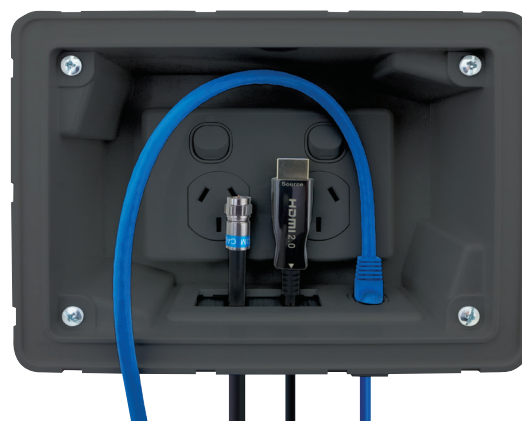

Recessed Wall Point with Built in Cable Management System (Black)

04MM-RP03

The 04MM-RP03 is a recessed wall point with easy brush plate, single gang outlet for cable management and fit off. Perfect for housing outlet plates such as power, TV, AV, data points and all general purpose outlets. Matchmaster's recessed wall point is ideal for use behind kitchen appliances, TV/AV cabinets, flat screen TV's, bedroom furniture and any appliance placed flush against the wall.

Australian Design Registration Numbers: 201815617, 201815619, 201815620 and 201815621

Features and Benefits

- » Suitable for residential and commercial buildings with paintable faceplate
- » Compatible with all major wallout let brands
- » Designed for 70mm and 90mm wall cavities
- » Quick and easy installation template included
- » Simple twist clamp design for easy installation
- » High quality heat resistant plastic
- » Cutout size: 168x120mm (Use the manual inside the box as a template)

Power point, HDMI lead, flylead, RJ45 mech, data cables not included.

Clamp Design for Easy Installation

Compatible with All Major Wall Outlets

6.3mm Low Profile Faceplate

Brush Plate and Gang Outlet for Easy Cable Management