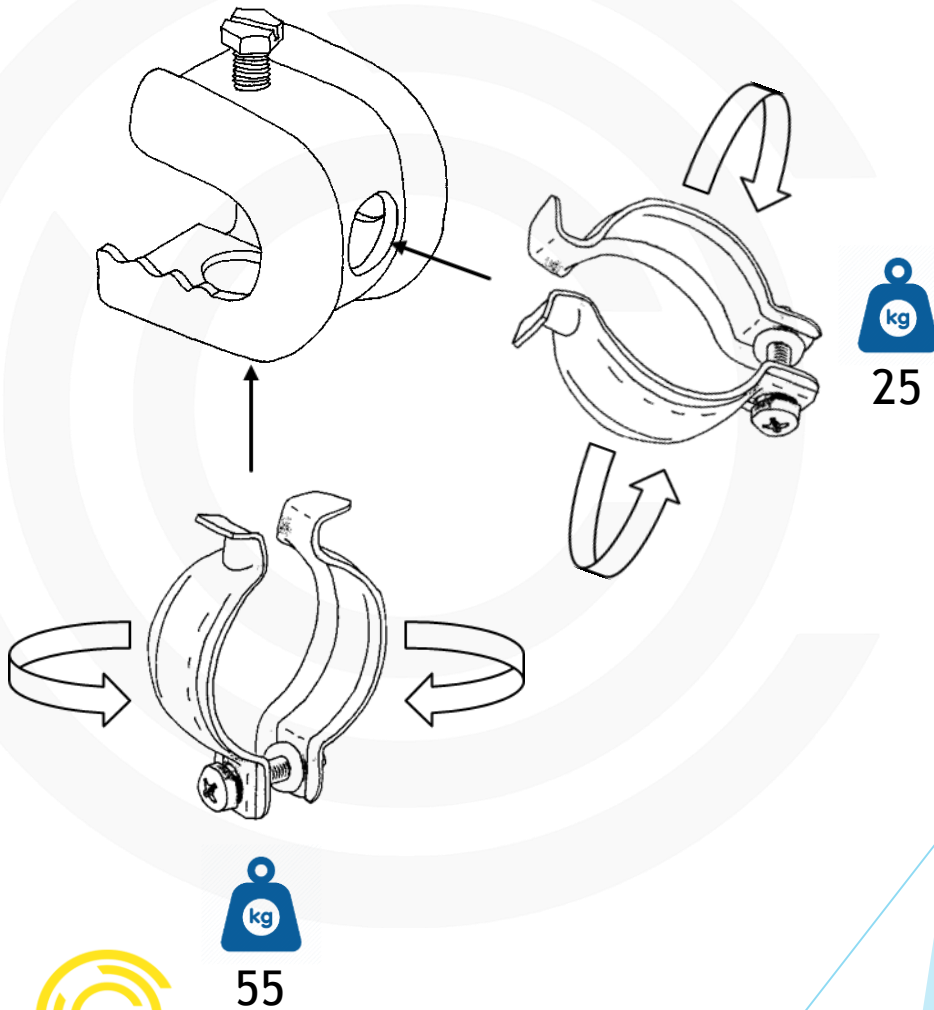

C-CR Conduit / Cable Clamps

Our trusted range of C-CR beam clamps and clips enable contractors to install their conduit or cable vertically or horizontally with 360 degree versatility.

QUICK – SAFE - SECURE

C-CR Conduit / Cable Clamps

Part No.	#	Description	Box
333CIS203	C20-3	04-20mm HDG Beam Clamp	100
333CIS303	C30-3	20-30mm HDG Beam Clamp	100
333CIS453	C45-3	30-45mm HDG Beam Clamp	66
333CISR173	CR17-3	16.0 - 20.0mm HDG Clip	100
333CISR213	CR21-3	20.4 - 25.0mm HDG Clip	100
333CISR283	CR28-3	26.9 - 31.8mm HDG Clip	100
333CISR373	CR37-3	33.7 - 38.0mm HDG Clip	50
333CISR423	CR42-3	40.0 - 44.0mm HDG Clip	50
333CISR483	CR48-3	47.0 - 51.0mm HDG Clip	40
333CISR603	CR60-3	59.2 - 63.5mm HDG Clip	25

Part No.	#	Description	Box
332CIS202	C20-2	04-20mm SS Beam Clamp	100
332CIS302	C30-2	20-30mm SS Beam Clamp	100
332CIS452	C45-2	30-45mm SS Beam Clamp	75
332CISR172	CR17-2	16.0 - 20.0mm SS Clip	100
332CISR212	CR21-2	20.4 - 25.0mm SS Clip	100
332CISR282	CR28-2	26.9 - 31.8mm SS Clip	100
332CISR372	CR37-2	33.7 - 38.0mm SS Clip	50
332CISR422	CR42-2	40.0 - 44.0mm SS Clip	50
332CISR482	CR48-2	47.0 - 51.0mm SS Clip	40
332CISR602	CR60-2	59.2 - 63.5mm SS Clip	25