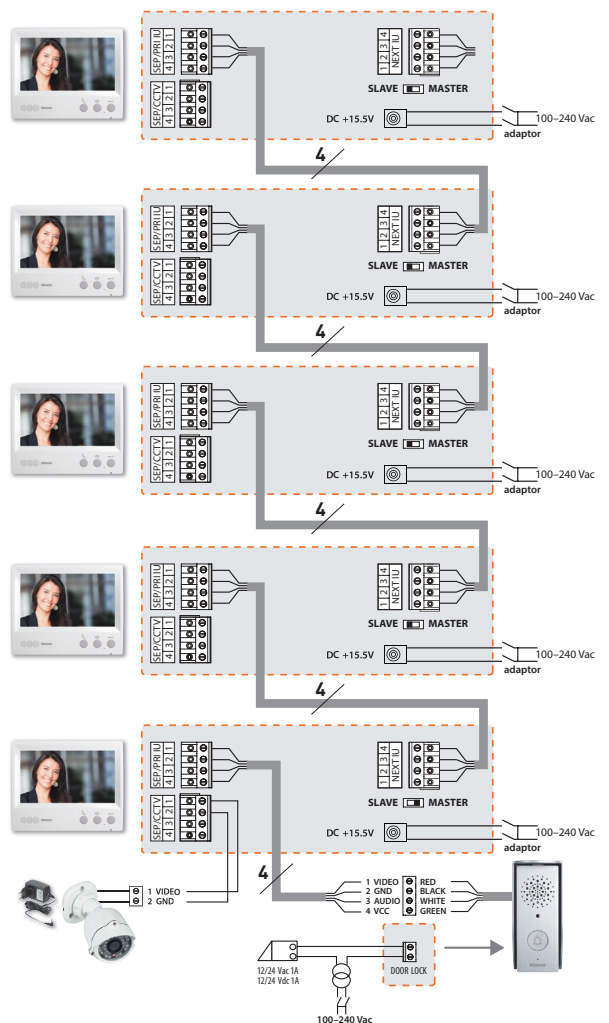

ESSENTIAL DOOR ENTRY KIT

SIMPLE AND FUNCTIONAL

Key Features

- Includes Entrance panel, Internal unit and plug-in power supply
- 4 Wire System
- 7" LCD internal screen
- Wide-angle camera IP54 entrance panel

Cat No.	315512
HIGH RESISTANCE ZAMAK ENTRANCE PANEL	
Protection Factor	IP54/IK07
Rainshield included	✓
Wide angle camera 95°	✓
INTERNAL UNIT	
Colour Display	7" LCD
Communication modality	Hands-free
Door lock pushbutton	✓
Auto ON/Cycle camera pushbutton	✓
Answering call pushbutton/intercom	✓
Audio volume adjustment	✓
Ringtones	12
Installation up to 5 internal units	✓
Mounting accessories & screws included	✓
SYSTEM EXPANSION DEVICES (SOLD SEPARATELY)	
7" Hands-free video internal unit	330852
External entrance panel	330560
Entrance panel angle bracket	330660

SINGLE ENTRANCE

MAXIMUM EXPANSION

DOUBLE ENTRANCE