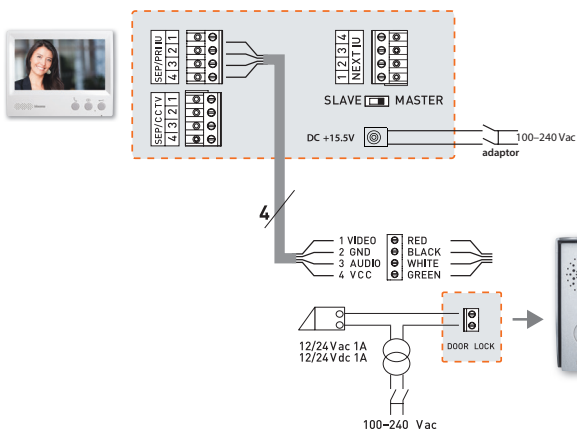

ESSENTIAL DOOR ENTRY KIT

SIMPLE AND FUNCTIONAL

Key Features

- Includes Entrance panel, Internal unit and plug-in power supply
- 4 Wire System
- 7" LCD internal screen
- Wide-angle camera IP54 entrance panel

Cat No.	315512
HIGH RESISTANCE ZAMAK ENTRANCE PANEL	
Protection Factor	IP54/IK07
Rainshield included	✓
Wide angle camera 95°	✓
INTERNAL UNIT	
Colour Display	7" LCD
Communication modality	Hands-free
Door lock pushbutton	✓
Auto ON/Cycle camera pushbutton	✓
Answering call pushbutton/intercom	✓
Audio volume adjustment	✓
Ringtones	12
Installation up to 5 internal units	✓
Mounting accessories & screws included	✓
SYSTEM EXPANSION DEVICES (SOLD SEPARATELY)	
7" Hands-free video internal unit	330852
External entrance panel	330560
Entrance panel angle bracket	330660

SINGLE ENTRANCE

MAXIMUM EXPANSION

DOUBLE ENTRANCE