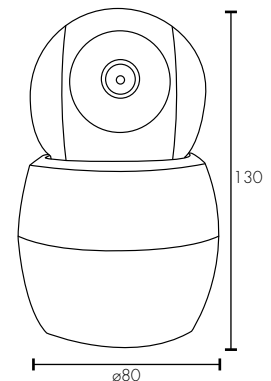

SMART WiFi SWIFT PAN & TILT CAMERA

TECHNICAL SPECIFICATIONS

Camera type:	Full High Definition, 2-megapixel
Video resolution:	1080P (1980 x 1080 pixels), 25fps
Audio:	Two-way audio
Field of view:	110 degree wide viewing angle
Pan & Tilt:	355 degree pan rotation, 140 degree tilt
Motion detection:	Advanced PIR motion sensing
PIR distance:	Up to 4m
Night vision:	10 x infrared LED's
Night vision distance:	Up to 5m
Ingress protection:	IP20 rated (Indoor only)
Memory:	Micro SD card slot (128GB max, not included), rolling
Power source:	1 x USB to mini-USB cable and 240V adapter
Supported power:	DC5.0V / 2100mA
LED Indicator:	Blue (when motion is detected)
Operating temperature:	-10°C to 50°C
Warranty:	1 year replacement
WiFi Info:	IEEE802.11b/g/n, 2.4GHz Mac Encryption; WEP/WAPI/TKIP/AES
Device Requirements:	iOS 8.0 or higher, Android 4.1 or higher

INSTALLATION

Do-it-Yourself installation

	MODEL	COLOUR	DESCRIPTION	BOX SIZE	GROSS WEIGHT	BOX QTY	BARCODE/TUN
RETAIL BOX	20801/05	White	Smart WiFi Swift Pan & Tilt Camera	W93 x H160 x D93 mm	0.20 kg	1 pc	 9 312641 208013 >
OUTER CTN	20801/05	White	Smart WiFi Swift Pan & Tilt Camera		11.0 kg	50 pc	 19312641208010