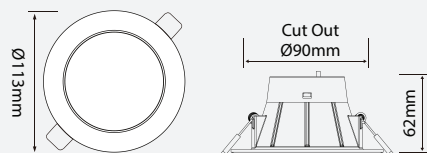

VIVA

VIVA-RC-TRI
SAP CODE: 2001846

8W, dimmable,
switchable colour
temperature, recessed
diffuser

White trimmed LED downlight
with recessed opal diffuser to
reduce glare.

Photometric
Diagram

Unit: cd
- C0/180 100.0deg
- C90/270 100.0deg

KEY INFORMATION

Lumen Output	800 / 850 / 800lm
Input Power	8W
Hole Cutout Size	Ø90mm
Install	RECESSED
Dimming Options	*Phase-Cut Dimming
Trim Colour	WHITE
Warranty	4yr
IP Rating	IP44
IK Rating	N/A
IC Rating	IC-4
Rebate Scheme Approvals	VEU; REES; IPART; HEER

PHOTOMETRIC

Efficacy	100 / 106 / 100lm/W
LED	SMD
CCT	3000 / 4200 / 5700K
CRI	>80
Beam Angle	100°

ELECTRICAL

Driver	Integral
Supply Input	220-240V, 50/60Hz
Driver Output Voltage	N/A
Power Factor	>0.9
LED Input Current (nominal)	N/A
Useful life @Ta25° (L70)	50,000hr

CONSTRUCTION

Housing	Polycarbonate
Optics	Polycarbonate Diffuser
Adjustable Angle	N/A
Fixings/Hardware	Rubberised Clip
Connection Type	1m Flex & Plug
Total Weight	0.2kg
Dimensions	Ø113 x 62mm
Operating Ambient Temp.	-20 to 45°C
Electrical Classification	Class 2