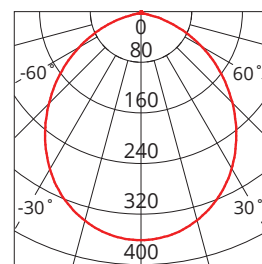

Photometric
Diagram