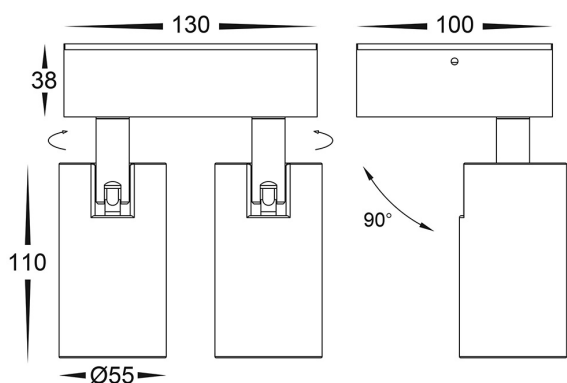

Aluminium Double Adjustable Wall Lights

PRODUCT SPECIFICATIONS

Name: Revo
Material: Aluminium
Colour: Poly powder coated black & white
IP Rating: IP65
Lamp Base: Built in LED
CRI: ≥80
Wiring: Parallel
Dimmable: No
Warranty: 2 Years Replacement**

DIMENSIONS

COLOUR TEMPERATURE

Tri-Colour By Havit

3000K

4000K

5500K

IP RATING

APPROVALS

Product Ordering

IMAGE	PART NUMBER	COLOURTEMP	LUMENS	INPUT	BEAM ANGLE	INCLUDED LED
	HV3683T-BLK	3000k 4000k 5500k	2x 810lm 2x 850lm 2x 900lm	240v AC	60°	Tri-Colour 2x 9w Built in LED
	HV3683T-WHT	3000k 4000k 5500k	2x 810lm 2x 850lm 2x 900lm	240v AC	60°	Tri-Colour 2x 9w Built in LED