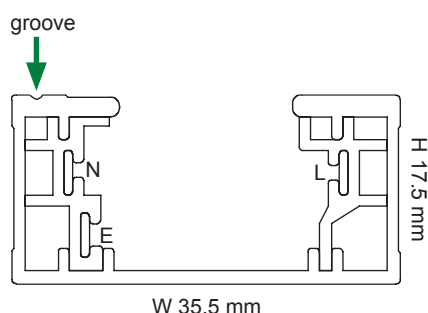

## SINGLE CIRCUIT TRACKS STR4800/1, STR4800/2 UNIVERSAL

- Extruded aluminium profile
- Powder coated finish
- Length 1 m or 2 m
- Completed with end cap and live end

### DIMENSIONS

Model No.	Length	Colour
STR4800/1 WH	1m	White
STR4800/1 SL	1m	Silver
STR4800/1 BK	1m	Black

Model No.	Length	Colour
STR4800/2 WH	2m	White
STR4800/2 SL	2m	Silver
STR4800/2 BK	2m	Black

## SINGLE CIRCUIT TRACK DIAGRAM