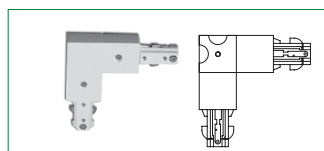

L-SHAPED JOINER

Model No.	Colour
STR4804 WH	White
STR4804 SL	Silver
STR4804 BK	Black