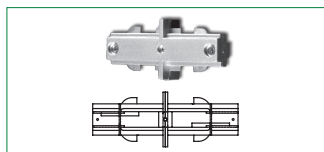

TRACK COMPONENTS

STRAIGHT JOINER

Model No.	Colour
STR4801 WH	White
STR4801 SL	Silver
STR4801 BK	Black