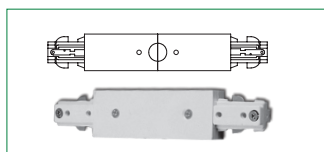

LIVE CENTRE FEED

Model No.	Colour
STR4803 WH	White
STR4803 SL	Silver
STR4803 BK	Black