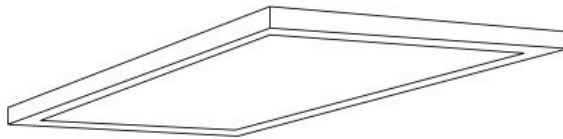

RECESSED CEILING FRAME (imperial) -S9704

LED panel installation type recessed ceiling frame

Application

Designed for commercial office interior spaces

Design Specifications

- Pressed steel base designed for (imperial sizes)
- Quality white powder coated finish
- S904/214/FRAME/I = S9754/306 range, S9784/306 range
- S9704/228/FRAME/I = S9754/312 range, S9784/312 range

Technical Specification

Model No.	Body Colour
S9704/214/FRAME/I	WHITE
S9704/228/FRAME/I	WHITE

Due to continued product and technology enhancements, data sourced from sal.net.au shall not form part of any contract and or technical performance guarantee unless expressly confirmed in writing by SAL at the time of order. Products are sold in accordance with [SAL Terms and Conditions of sale](#) and all images shown are for illustration purposes only and may vary from the actual colour or finish. Unless specifically stated, all IP ratings nominated for Interior products are from "below the ceiling".

Dimensions

FRAME

PANEL

RECESSED PANEL

S9704/214FM/I

S9704/228FM/1

Product Images

LED downlights, oysters, linear battens and profiles, track lights, strip lights, interior architectural, highbays, lamps, emergency, floodlights, exterior architectural, weatherproof, bulkheads, sensors, electrical accessories, smart lighting controls, drivers