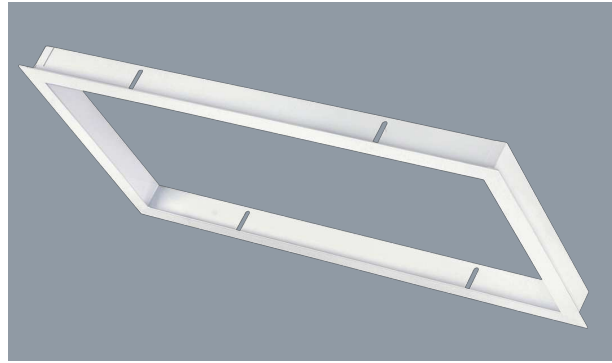

RECESSED CEILING FRAME (imperial) -S9704

LED panel installation type recessed ceiling frame

Application

Designed for commercial office interior spaces

Design Specifications

- Pressed steel base designed for (imperial sizes)
- Quality white powder coated finish
- S904/214/FRAME/I = S9754/306 range, S9784/306 range
- S9704/228/FRAME/I = S9754/312 range, S9784/312 range

Technical Specification

Model No.	Body Colour
S9704/214/FRAME/I	WHITE
S9704/228/FRAME/I	WHITE

Due to continued product and technology enhancements, data sourced from sal.net.au shall not form part of any contract and or technical performance guarantee unless expressly confirmed in writing by SAL at the time of order. Products are sold in accordance with [SAL Terms and Conditions of sale](#) and all images shown are for illustration purposes only and may vary from the actual colour or finish. Unless specifically stated, all IP ratings nominated for Interior products are from "below the ceiling".

Dimensions

FRAME

PANEL

RECESSED PANEL

S9704/214FM/I

S9704/228FM/1

Product Images

LED downlights, oysters, linear battens and profiles, track lights, strip lights, interior architectural, highbays, lamps, emergency, floodlights, exterior architectural, weatherproof, bulkheads, sensors, electrical accessories, smart lighting controls, drivers