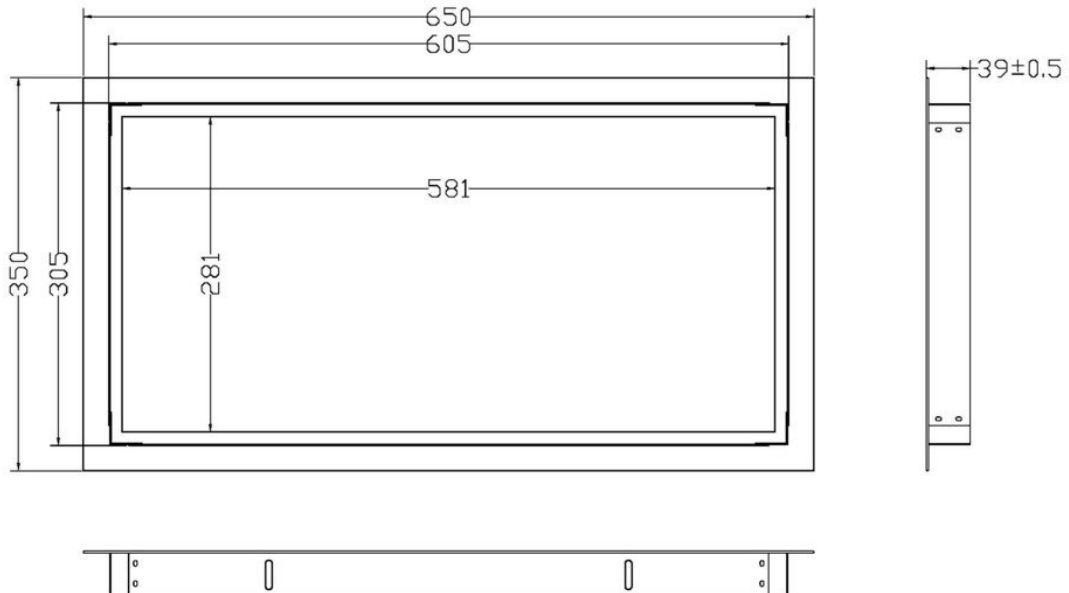

RECESSED CEILING FRAME (imperial) -S9704

LED panel installation type recessed ceiling frame

Application

Designed for commercial office interior spaces

Design Specifications

- Pressed steel base designed for (imperial sizes)
- Quality white powder coated finish
- S904/214/FRAME/I = S9754/306 range, S9784/306 range
- S9704/228/FRAME/I = S9754/312 range, S9784/312 range

Technical Specification

Model No.	Body Colour
S9704/214/FRAME/I	WHITE
S9704/228/FRAME/I	WHITE

Due to continued product and technology enhancements, data sourced from sal.net.au shall not form part of any contract and or technical performance guarantee unless expressly confirmed in writing by SAL at the time of order. Products are sold in accordance with [SAL Terms and Conditions of sale](#) and all images shown are for illustration purposes only and may vary from the actual colour or finish. Unless specifically stated, all IP ratings nominated for Interior products are from "below the ceiling".

Dimensions

FRAME

PANEL

RECESSED PANEL

S9704/214FM/I

S9704/228FM/1

Product Images

LED downlights, oysters, linear battens and profiles, track lights, strip lights, interior architectural, highbays, lamps, emergency, floodlights, exterior architectural, weatherproof, bulkheads, sensors, electrical accessories, smart lighting controls, drivers