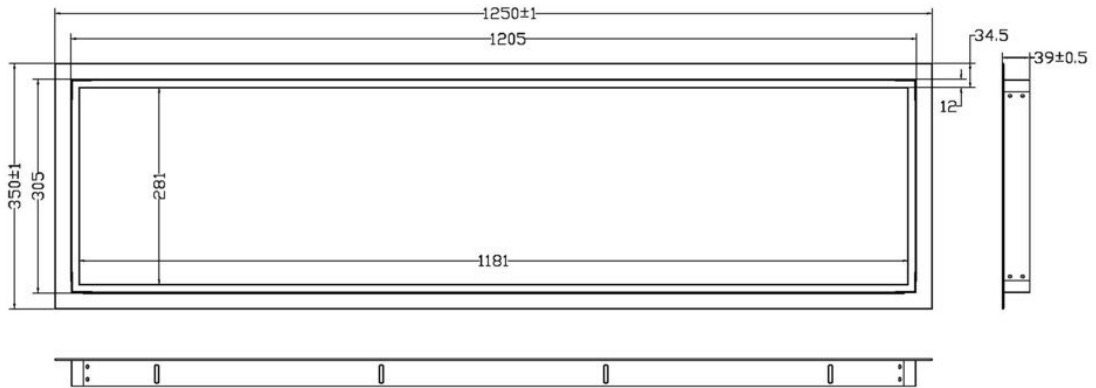

RECESSED CEILING FRAME (imperial) -S9704

LED panel installation type recessed ceiling frame

Application

Designed for commercial office interior spaces

Design Specifications

- Pressed steel base designed for (imperial sizes)
- Quality white powder coated finish
- S904/214/FRAME/I = S9754/306 range, S9784/306 range
- S9704/228/FRAME/I = S9754/312 range, S9784/312 range

Technical Specification

Model No.	Body Colour
S9704/214/FRAME/I	WHITE
S9704/228/FRAME/I	WHITE

Due to continued product and technology enhancements, data sourced from sal.net.au shall not form part of any contract and or technical performance guarantee unless expressly confirmed in writing by SAL at the time of order. Products are sold in accordance with [SAL Terms and Conditions of sale](#) and all images shown are for illustration purposes only and may vary from the actual colour or finish. Unless specifically stated, all IP ratings nominated for Interior products are from "below the ceiling".

Dimensions

FRAME

PANEL

RECESSED PANEL

S9704/214FM/I

S9704/228FM/1

Product Images

LED downlights, oysters, linear battens and profiles, track lights, strip lights, interior architectural, highbays, lamps, emergency, floodlights, exterior architectural, weatherproof, bulkheads, sensors, electrical accessories, smart lighting controls, drivers