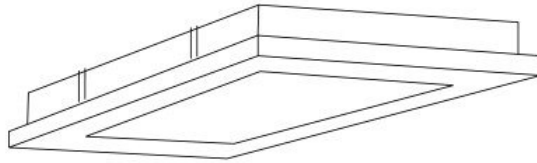

RECESSED CEILING FRAME (imperial) -S9704

LED panel installation type recessed ceiling frame

Application

Designed for commercial office interior spaces

Design Specifications

- Pressed steel base designed for (imperial sizes)
- Quality white powder coated finish
- S904/214/FRAME/I = S9754/306 range, S9784/306 range
- S9704/228/FRAME/I = S9754/312 range, S9784/312 range

Technical Specification

Model No.	Body Colour
S9704/214/FRAME/I	WHITE
S9704/228/FRAME/I	WHITE

Due to continued product and technology enhancements, data sourced from sal.net.au shall not form part of any contract and or technical performance guarantee unless expressly confirmed in writing by SAL at the time of order. Products are sold in accordance with [SAL Terms and Conditions of sale](#) and all images shown are for illustration purposes only and may vary from the actual colour or finish. Unless specifically stated, all IP ratings nominated for Interior products are from "below the ceiling".

Dimensions

FRAME

PANEL

RECESSED PANEL

S9704/214FM/I

S9704/228FM/1

Product Images

LED downlights, oysters, linear battens and profiles, track lights, strip lights, interior architectural, highbays, lamps, emergency, floodlights, exterior architectural, weatherproof, bulkheads, sensors, electrical accessories, smart lighting controls, drivers