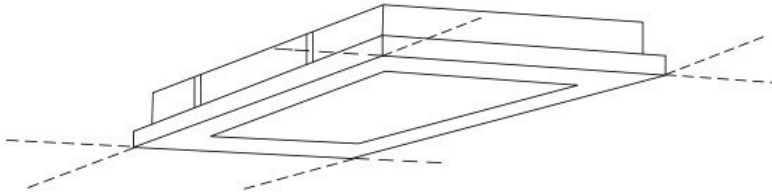

Dimensions

FRAME

PANEL

RECESSED PANEL

S9704/214FM/I

S9704/228FM/1

Product Images

LED downlights, oysters, linear battens and profiles, track lights, strip lights, interior architectural, highbays, lamps, emergency, floodlights, exterior architectural, weatherproof, bulkheads, sensors, electrical accessories, smart lighting controls, drivers