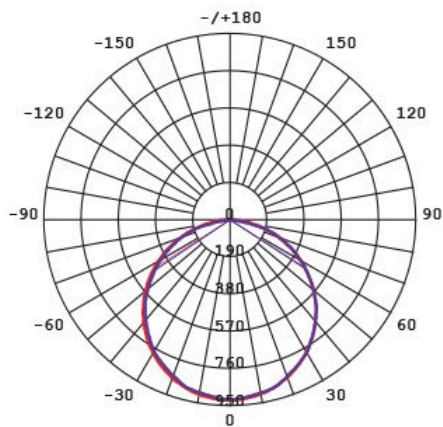

Technical Specification

Model No.	Beam Angle (°)	Body Colour	Dim (mm)
S9754/606CW	100	White	595(L) x 595(W) x 12(H)
S9754/606DL	100	White	595(L) x 595(W) x 12(H)
S9754/312CW	100	White	1195(L) x 295(W) x 12(H)
S9754/312DL	100	White	1195(L) x 295(W) x 12(H)
S9754/612CW	100	White	1195(L) x 595(W) x 12(H)
S9754/612DL	100	White	1195(L) x 595(W) x 12(H)
S9754/306TC	100	White	595(L) x 295(W) x 12(H)
S9754/606TC	100	White	595(L) x 595(W) x 12(H)
S9754/312TC	100	White	1195(L) x 295(W) x 12(H)
S9754/312TC/DIM	100	White	1195(L) x 295(W) x 12(H)
S9754/612TC	100	White	1195(L) x 595(W) x 12(H)
S9754/306EM	100	White	595(L) x 295(W) x 12(H)
S9754/312EM	100	White	1195(L) x 295(W) x 12(H)
S9754/612EM	100	White	1195(L) x 595(W) x 12(H)
S9754/606EM	100	White	595(L) x 595(W) x 12(H)

Due to continued product and technology enhancements, data sourced from sal.net.au shall not form part of any contract and or technical performance guarantee unless expressly confirmed in writing by SAL at the time of order. Products are sold in accordance with [SAL Terms and Conditions of sale](#) and all images shown are for illustration purposes only and may vary from the actual colour or finish. Unless specifically stated, all IP ratings nominated for Interior products are from "below the ceiling".

Photometric Data

Unit: cd C0/C180 _____ C90/C270 _____

S9754/312TC at 4000K