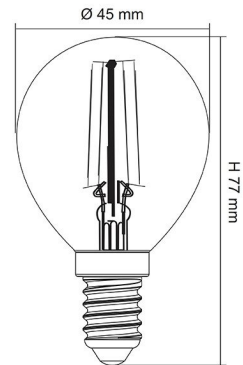

### Design Specifications

- Clear glass diffuser, B15, B22, E14, E27 bases
- High efficiency LED filament and colour rendering >80
- Integral trailing edge dimmable LED driver
- 320° beam distribution
- CCT choice of 2700K or 5000K
- 1:1 size to traditional fancy round lamp, dimmable, suits most fancy round lamp fittings, double insulation

## Technical Specification

Product	Model No.	Input Voltage (V/AC)	Power (W)	Lumens (lm)	CCT (K)	CRI
	LFR27B15D/C	240	4	450	2700	80
	LFR27B22D/C	240	4	450	2700	80
	LFR27E14D/C	240	4	450	2700	80
	LFR27E27D/C	240	4	450	2700	80
	LFR50B15D/C	240	4	450	5000	80
	LFR50B22D/C	240	4	450	5000	80
	LFR50E14D/C	240	4	450	5000	80
	LFR50E27D/C	240	4	450	5000	80

## Dimensions

LFR B15

LFR B22

LFR E14

LFR E27