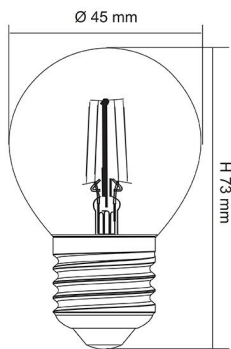

### Design Specifications

- Clear glass diffuser, B15, B22, E14, E27 bases
- High efficiency LED filament and colour rendering >80
- Integral trailing edge dimmable LED driver
- 320° beam distribution
- CCT choice of 2700K or 5000K
- 1:1 size to traditional fancy round lamp, dimmable, suits most fancy round lamp fittings, double insulation

## Dimensions

LFR B15

LFR B22

LFR E14

LFR E27