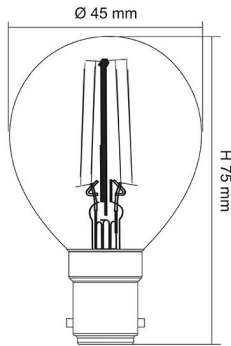

### Design Specifications

- Clear glass diffuser, B15, B22, E14, E27 bases
- High efficiency LED filament and colour rendering >80
- Integral trailing edge dimmable LED driver
- 320° beam distribution
- CCT choice of 2700K or 5000K
- 1:1 size to traditional fancy round lamp, dimmable, suits most fancy round lamp fittings, double insulation

## Technical Specification

Product	Model No.	Input Voltage (V/AC)	Power (W)	Lumens (lm)	CCT (K)	CRI
	LFR27B15D/C	240	4	450	2700	80
	LFR27B22D/C	240	4	450	2700	80
	LFR27E14D/C	240	4	450	2700	80
	LFR27E27D/C	240	4	450	2700	80
	LFR50B15D/C	240	4	450	5000	80
	LFR50B22D/C	240	4	450	5000	80
	LFR50E14D/C	240	4	450	5000	80
	LFR50E27D/C	240	4	450	5000	80

Beam Angle (°)	Dimmable	Diameter (mm)	Length (mm)	Base Type
320	YES	45	75	B15
320	YES	45	71	B22
320	YES	45	77	E14
320	YES	45	73	E27
320	YES	45	75	B15
320	YES	45	71	B22
320	YES	45	77	E14
320	YES	45	73	B27

## Dimensions

LFR B15

LFR B22

LFR E14

LFR E27