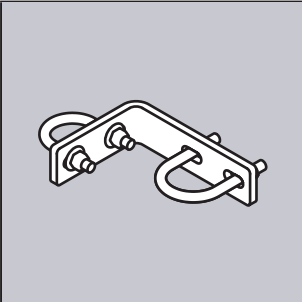

# STANCHION AND STRUCTURE MOUNTING BRACKETS

**MB2**  
U-bolt to stanchion

**MB5**  
Bolt to structure

**MB5A**  
Bolt to structure

**MB6**  
Clamp to stanchion

**MB9-002**  
Bolt to structure

<b>Mount to Stanchion</b>		
Kit Includes brackets and fasteners		Suits Swivelpole™: S1 M1 / H1 M1 Models
2 × MB2 brackets		<b>MBK2-2-50</b>
2 × MB6 brackets		<b>MBK6-6-50</b>
<b>Mount to Stanchion &amp; Structure</b>		
Kit Includes brackets and fasteners		Suits Swivelpole™: S2 M1 / H1 M1 Models
1 × MB2 bracket	1 × MB5 bracket 1 × MB5A bracket	<b>MBK2-5-50</b> <b>MBK2-5A-50</b>
1 × MB6 bracket	1 × MB5 bracket 1 × MB5A bracket	<b>MBK6-5-50</b> <b>MBK6-5A-50</b>
<b>Mount to Stanchion or Stanchion &amp; Structure</b>		
Kit Includes brackets and fasteners		Suits Swivelpole™: S3 M1 Models
2 × MB2 brackets		<b>MBK2-2-40</b>
2 × MB6 brackets		<b>MBK6-6-40</b>
1 × MB2 bracket	1 × MB5 bracket 1 × MB5A bracket	<b>MBK2-5-40</b> <b>MBK2-5A-40</b>
1 × MB6 bracket	1 × MB5 bracket 1 × MB5A bracket	<b>MBK6-5-40</b> <b>MBK6-5A-40</b>
<b>Mount to Structure</b>		
Kit Includes brackets and fasteners		Suits Swivelpole™ ST Models
1 × MB9-002 bracket		<b>MBK9-002</b>

Scan Code with QR Reader App for more information on Swivelpole™ MBK.