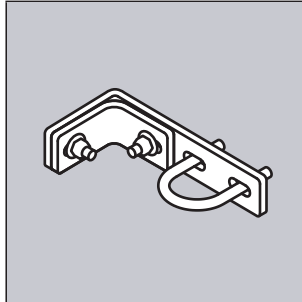

# STANCHION AND STRUCTURE MOUNTING BRACKETS

**MB2**  
U-bolt to stanchion

**MB5**  
Bolt to structure

**MB5A**  
Bolt to structure

**MB6**  
Clamp to stanchion

**MB9-002**  
Bolt to structure

<b>Mount to Stanchion</b>		
Kit Includes brackets and fasteners		Suits Swivelpole™: S1 M1 / H1 M1 Models
2 × MB2 brackets		<b>MBK2-2-50</b>
2 × MB6 brackets		<b>MBK6-6-50</b>
<b>Mount to Stanchion &amp; Structure</b>		
Kit Includes brackets and fasteners		Suits Swivelpole™: S2 M1 / H1 M1 Models
1 × MB2 bracket	1 × MB5 bracket 1 × MB5A bracket	<b>MBK2-5-50</b> <b>MBK2-5A-50</b>
1 × MB6 bracket	1 × MB5 bracket 1 × MB5A bracket	<b>MBK6-5-50</b> <b>MBK6-5A-50</b>
<b>Mount to Stanchion or Stanchion &amp; Structure</b>		
Kit Includes brackets and fasteners		Suits Swivelpole™: S3 M1 Models
2 × MB2 brackets		<b>MBK2-2-40</b>
2 × MB6 brackets		<b>MBK6-6-40</b>
1 × MB2 bracket	1 × MB5 bracket 1 × MB5A bracket	<b>MBK2-5-40</b> <b>MBK2-5A-40</b>
1 × MB6 bracket	1 × MB5 bracket 1 × MB5A bracket	<b>MBK6-5-40</b> <b>MBK6-5A-40</b>
<b>Mount to Structure</b>		
Kit Includes brackets and fasteners		Suits Swivelpole™ ST Models
1 × MB9-002 bracket		<b>MBK9-002</b>

Scan Code with QR Reader App for more information on Swivelpole™ MBK.