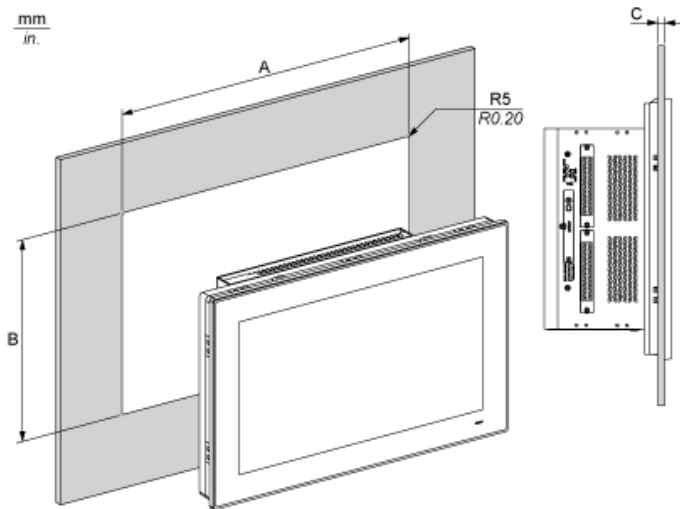

Dimensions

- (1) Front view
- (2) Right view

Spacing Requirements

- 1 : Air out
- 2 : Air in

Mounting Orientation

Panel Cut Dimensions

A		B		C		R	
mm	in.	mm	in.	mm	in.	mm	in.
383.5	15.09	282.5	11.12	2...6	0.08...0.23	5	0.20