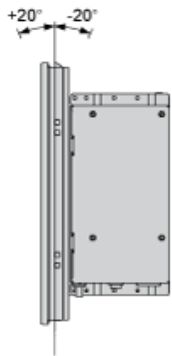

Dimensions

- (1) Front view
- (2) Right view

Spacing Requirements

- 1 : Air out
- 2 : Air in

Mounting Orientation

Panel Cut Dimensions

A		B		C		R	
mm	in.	mm	in.	mm	in.	mm	in.
383.5	15.09	282.5	11.12	2...6	0.08...0.23	5	0.20