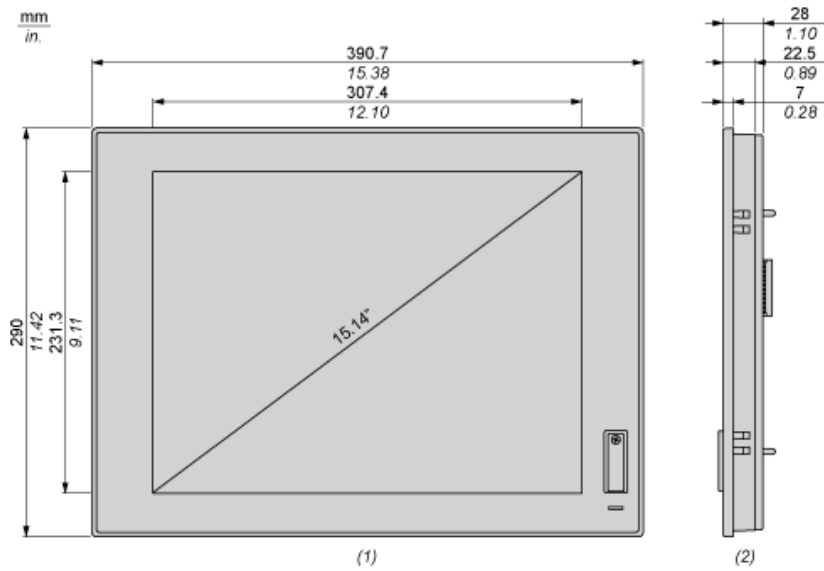

Main

Range of product	Harmony iPC
Product or component type	Flat screen
Terminal type	Touchscreen display
Device mounting	Flush
Product compatibility	Modular Box PC

Complementary

View angle horizontal x vertical	140 x 115°
Contrast ratio	500:1
Pixel resolution	2048 x 2048
Touchscreen resolution	2048 x 2048
Display resolution	1024 x 768 pixels XGA
Display size	15 inch
Aspect ratio	4:3
Display type	LED Colour TFT LCD
Display colour	16777216 colors
Luminance	300 cd/m ²
Backlight lifespan	50000 hours at 25 °C
Touch panel	Single touch analogue resistive
Integrated connection type	USB 2.0 type A
Function available	Operate with water on screen
[Us] rated supply voltage	24 V DC power supply 100...240 V AC power supply
Supply voltage limits	18...36 V
Inrush current	8.9 A
Power consumption in W	53.04 W (Box PC HMIBMP) 48.04 W (Box PC HMIBMU)
Local signalling	Status LED
Depth	28 Mm enclosure: 7 mm
Height	290 mm
Width	390.7 mm
Net weight	4.2 kg

Packing Units

Unit Type of Package 1	PCE
Number of Units in Package 1	1
Package 1 Weight	7.25 kg
Package 1 Height	23.1 cm
Package 1 width	61.8 cm
Package 1 Length	74.0 cm
Unit Type of Package 2	CAR
Number of Units in Package 2	1
Package 2 Weight	6.8 kg
Package 2 Height	58.5 cm
Package 2 width	22.0 cm
Package 2 Length	73.0 cm
Unit Type of Package 3	P12
Number of Units in Package 3	5
Package 3 Weight	70.0 kg
Package 3 Height	105.0 cm
Package 3 width	80.0 cm
Package 3 Length	120.0 cm

Dimensions

- (1) Front view
- (2) Right view

Spacing Requirements

- 1 : Air out
- 2 : Air in

Mounting Orientation

Panel Cut Dimensions

A		B		C		R	
mm	in.	mm	in.	mm	in.	mm	in.
383.5	15.09	282.5	11.12	2...6	0.08...0.23	5	0.20