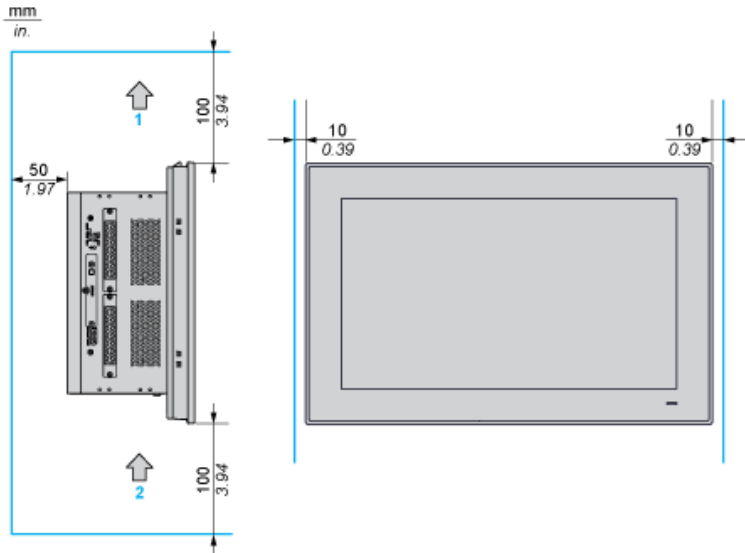

Main

Range of product	Harmony iPC
Product or component type	Flat screen
Terminal type	Touchscreen display
Device mounting	Flush
Product compatibility	Modular Box PC

Complementary

View angle horizontal x vertical	140 x 115°
Contrast ratio	500:1
Pixel resolution	2048 x 2048
Touchscreen resolution	2048 x 2048
Display resolution	1024 x 768 pixels XGA
Display size	15 inch
Aspect ratio	4:3
Display type	LED Colour TFT LCD
Display colour	16777216 colors
Luminance	300 cd/m ²
Backlight lifespan	50000 hours at 25 °C
Touch panel	Single touch analogue resistive
Integrated connection type	USB 2.0 type A
Function available	Operate with water on screen
[Us] rated supply voltage	24 V DC power supply 100...240 V AC power supply
Supply voltage limits	18...36 V
Inrush current	8.9 A
Power consumption in W	53.04 W (Box PC HMIBMP) 48.04 W (Box PC HMIBMU)
Local signalling	Status LED
Depth	28 Mm enclosure: 7 mm
Height	290 mm
Width	390.7 mm
Net weight	4.2 kg

Dimensions

- (1) Front view
- (2) Right view

Spacing Requirements

- 1 : Air out
- 2 : Air in

Mounting Orientation

Panel Cut Dimensions

A		B		C		R	
mm	in.	mm	in.	mm	in.	mm	in.
383.5	15.09	282.5	11.12	2...6	0.08...0.23	5	0.20