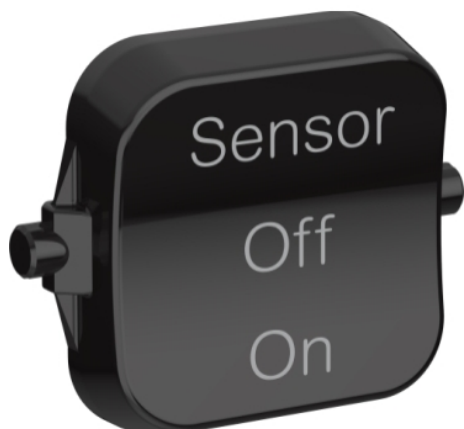

P49TSOO-BK

Pro Series, rocker, 3 positions, marked
SENSOR-ON-OFF, Black

Main

Range	Pro Series
Product or component type	Rocker
Colour tint	Black (BK)
Quantity per set	Set of 50

Complementary

Product destination	Switch
Device mounting	Flush
Switch function	3 positions
Marking	SENS-OFF-ON
Material	ABS (acrylonitrile butadiene-styrene)
Height	23 mm
Width	23 mm
Depth	2 mm