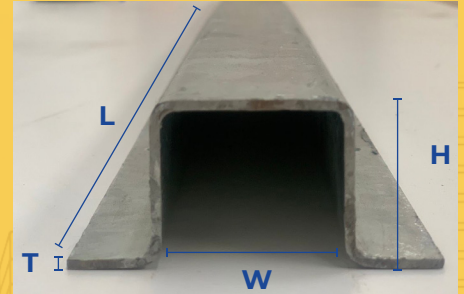

CABLE COVERS

HOT DIPPED GALVANISED STEEL ACCESSORIES

Code	Name	Specifications (LxWxHxT)
CCN25	Conduit Cover suits 25 conduit	1200mmx 29mmx 27mmx1.5mm
CCN35	Conduit Cover suits 32 conduit	1200mmx 36mmx 34mm x 1.5mm
CCN45	Conduit Cover suits 38 conduit	1200mmx 45mmx 42mmx 1.5mm
CCN55	Conduit Cover suits 50 conduit	1200mmx 54mmx 52mm x 1.5mm
CCN55-24	Conduit Cover 55 2400mm (L)	2400mm x 54mm x 52mm x 1.5mm
CCN75	Conduit Cover 75 1200mm (L)	1200mmx 79mmx 7mmx 1.5mm
CCN100	Conduit Cover 100 1200mm (L)	1200mmx 104mmx 102mmx 1.5mm
CCN25-14	Conduit Cover 25 1400mm (L)	1400mmx 29mmx 27mmx 1.5mm
CCN35-14	Conduit Cover 35 1400mm (L)	1400mmx 36mmx 34mmx 1.5mm
CCN45-14	Conduit Cover 45 1400mm (L)	1400mmx 45mmx 42mmx 1.5mm
CCN75-14	Conduit Cover 75 1400mm (L)	1400mmx 79mmx 77mmx 1.5mm
CCN100-14	Conduit Cover 100 1400mm (L)	1400mmx 104mm x 102mmx 1.5mm

Pre-drilled holes for installation
 Suitable for horizontal or vertical installation

CONDUIT COVERS

1,5mm GALVANISED STEEL ACCESSORIES

Code	Name	Specifications (LxWxHxT)
CCV25	"Conduit Cover 25 Suits 25 Conduit"	1200mmx29mmx27mmx2mm Conduit Cover
CCV32	"Conduit Cover 32 Suits 32 Conduit"	1200mmx36mmx34mmx2mm Conduit Cover
CCV38	"Conduit Cover 38 Suits 38 Conduit"	1200mmx42mmx40mmx2mm Conduit Cover
CCV50	"Conduit Cover 50 Suits 50 Conduit"	1200mmx54mmx52mmx2mm Conduit Cover
CCV75	"Conduit Cover 75 Suits 75 Conduit"	1200mmx79mmx77mmx2mm Conduit Cover
CCV100	"Conduit Cover 100 Suits 100 Conduit"	1200mmx104mmx102mmx2mm Conduit Cover
CCV125	"Conduit Cover 125 Suits 125 Conduit"	1200mmx129mmx127mmx2mm Conduit Cover
CCV150	"Conduit Cover 150 Suits 150 Conduit"	1200mmx154mmx152mmx2mm Conduit Cover

Pre-drilled holes for installation
 Suitable for horizontal or vertical installation