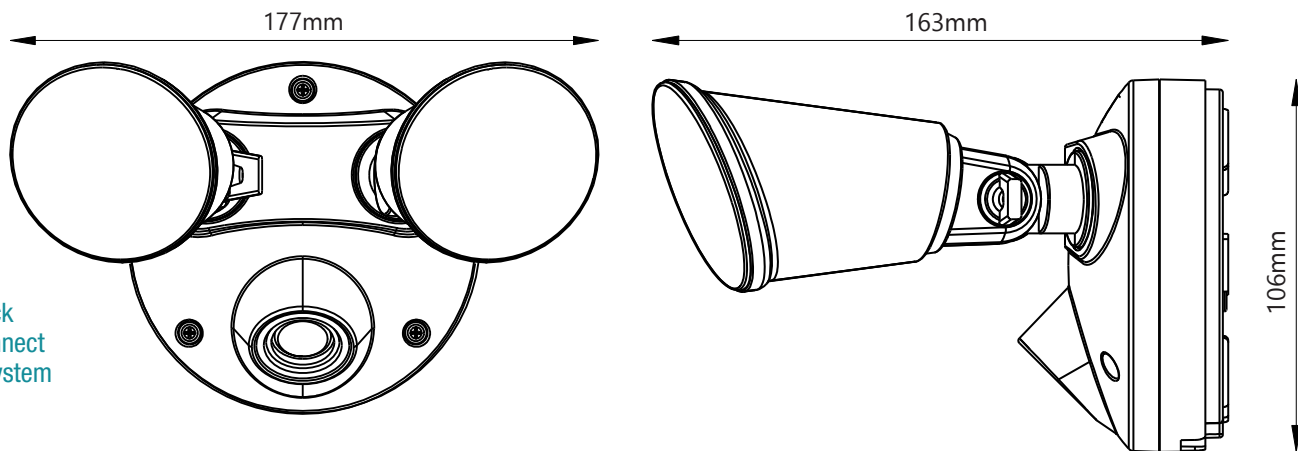

DEFENDER

20W Exterior Twin LED Security Light

IP Rating

COB LED Technology

Replacement Warranty

MLXD3452M

MLXD3452W

FEATURES

- /// 2 Years replacement warranty
- /// Durable ABS & die-cast construction
- /// Vertical & horizontal adjustable heads
- /// Low heat output
- /// Quick connect system for fast & easy installation

TECHNICAL INFORMATION

Power: 20W (2 x 10W)
Voltage: 220-240V AC
Colour Temperature: Tricolour 3000K, 4000K or 5000K
Lumens: 1800 - 2000lm
Size: 163mm x 106mm x 177mm
Beam Angle: 100°
IP Rating: IP54
Approx Lamp Life: >25000H