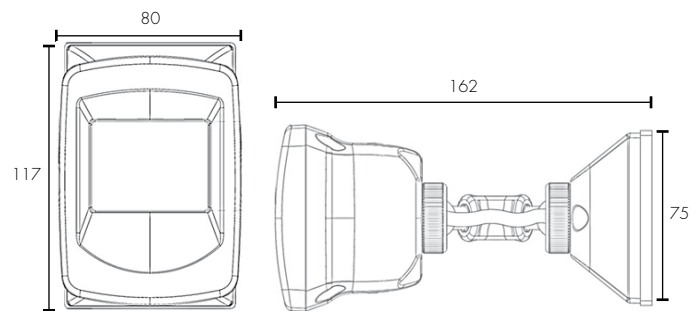

## INSTALLATION

Must be installed by a licensed electrician

	MODEL	COLOUR	DESCRIPTION	BOX SIZE	GROSS WEIGHT	BOX QTY	BARCODE/TUN
<b>RETAIL BOX</b>	20707/06	Black	Smart WiFi Boxer Outdoor Sensor	W120 x H169 x D84 mm	0.27 kg	1 pc	 9 312641 207078 >
<b>INNER CTN</b>	20707/06	Black	Smart WiFi Boxer Outdoor Sensor	W258 x H185 x D435 mm	2.65 kg	10 pc	 19312641207075
<b>OUTER CTN</b>	20700/06	Black	Smart WiFi Escort Security Floodlight	W465 x H395 x D548 mm	10.6 kg	40 pc	 29312641207072