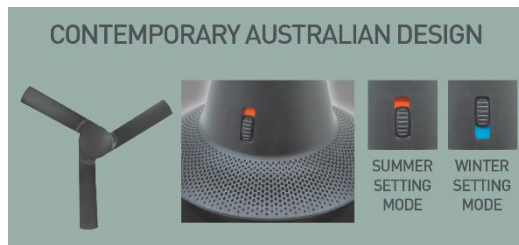

AIRVENTURE CEILING FAN

Spec Sheet

Main Features

- 1331mm (52") fan diameter
- Backed by
 - 3-year in home warranty*
 - 6-year motor warranty*
- Engineered ABS blades for wider and high velocity air circulation
- Easy to install – electrician friendly quick connect wiring and fittings
- Includes 3-speed wall controller with light switch
- Reversible airflow for summer and winter
- Packaging as a fan assembly platform
- Remote controller adaptable (sold separately)

Product Technical Specifications

Colour/Finish option	Black, White
Blade	ABS (Black / White)
Rated input voltage	220-240V~
Rated input frequency	50Hz
Motor power	57W
Airflow**	10,429 m ³ /hr
Ceiling to Fan Bottom	334mm
Ceiling to Blade	300mm
Canopy size	Ø144mm
Gross weight	8.0 kg
Net weight	6.4 kg
Packaging	Colour box
Packaging size (mm)	L745 mm x W305 mm x H378 mm

Bar Codes

SKU Model	Body Finish	Blade Finish	Bar Code
FC580133BK	Black	Black	9312699203848
FC580133WH	White	White	9312699203831

Optional Accessories (sold separately)

SKU Model	600mm EXTENSION ROD	900mm EXTENSION ROD	REMOTE CONTROL
FC580133BK	FD360600BK + XFC6403 (loom)	FD360900BK + XFC6404 (loom)	FRM87 / FRM97 / FRM86 (dimmer remote)
FC580133WH	FD360600WH + XFC6403 (loom)	FD360900WH + XFC6404 (loom)	