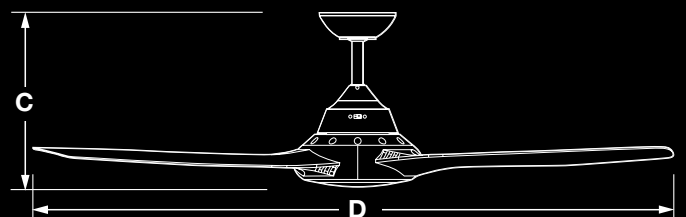

MODEL	FLR36WH	FLR50WH	FLR58WH	FLR36WH-LED	FLR50WH-LED	FLR58WH-LED
	FLR36BK	FLR50BK	FLR58BK	FLR36BK-LED	FLR50BK-LED	FLR58BK-LED
A	360mm/14.2"	360mm/14.2"	360mm/14.2"	-	-	-
B	900mm/35.4"	1270mm/50"	1470mm/57.9"	-	-	-
C	-	-	-	355mm/14"	355mm/14"	355mm/14"
D	-	-	-	900mm/35.4"	1270mm/50"	1470mm/57.9"