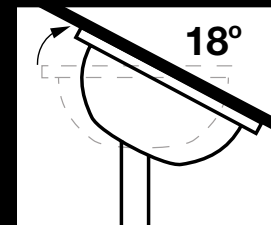

MODEL	FLR36WH	FLR50WH	FLR58WH	FLR36WH-LED	FLR50WH-LED	FLR58WH-LED
	FLR36BK	FLR50BK	FLR58BK	FLR36BK-LED	FLR50BK-LED	FLR58BK-LED
A	360mm/14.2"	360mm/14.2"	360mm/14.2"	-	-	-
B	900mm/35.4"	1270mm/50"	1470mm/57.9"	-	-	-
C	-	-	-	355mm/14"	355mm/14"	355mm/14"
D	-	-	-	900mm/35.4"	1270mm/50"	1470mm/57.9"

Colour indicated in drawings above is for illustrative purposes only.

REVERSIBLE ROTATION

SUMMER MODE
ANTICLOCKWISE ROTATION

Provides air circulation and cooling effect

WINTER MODE
CLOCKWISE ROTATION

Brings warm air down from the ceiling and into the occupied space

Mountable on ceilings with a maximum angle of 18°.