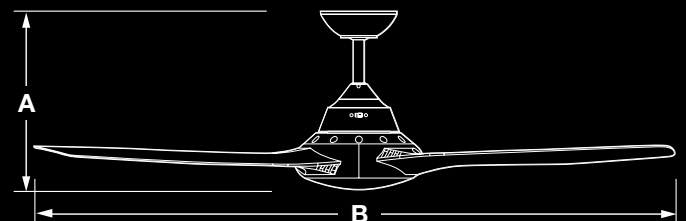

MODEL	FLR36WH	FLR50WH	FLR58WH	FLR36WH-LED	FLR50WH-LED	FLR58WH-LED
	FLR36BK	FLR50BK	FLR58BK	FLR36BK-LED	FLR50BK-LED	FLR58BK-LED
A	360mm/14.2"	360mm/14.2"	360mm/14.2"	-	-	-
B	900mm/35.4"	1270mm/50"	1470mm/57.9"	-	-	-
C	-	-	-	355mm/14"	355mm/14"	355mm/14"
D	-	-	-	900mm/35.4"	1270mm/50"	1470mm/57.9"