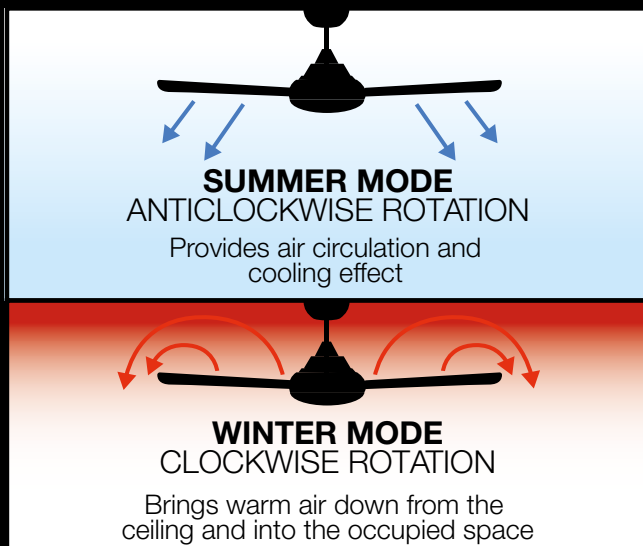

**STRONG
AIR FLOW**

The Quinton 4 blade ceiling fans, with and without LED light, provide exceptional air circulation and cooling effect within indoor and covered outdoor areas. They are made from durable ABS for a long working life and pre-balanced for smoother, low noise operation.

- Innovative blade geometry maximises air flow & fan efficiency.
- 18 watt LED light can be set to cool, neutral or warm white (LED light models only).
- High quality and reliable AC motor and components.
- Utilises the latest ceiling fan technology and design.
- Available in black or white.
- Engineered for fast and efficient installation.
- Suitable for indoor and covered outdoor areas.
- Quick connect terminals simplify wiring.
- Comes with three speed wall controller with light switch.
- Optional remote control available (Part number SFREMOTE).

Colour indicated in drawings above is for illustrative purposes only.

REVERSIBLE ROTATION

Mountable on ceilings with a maximum angle of 18°.