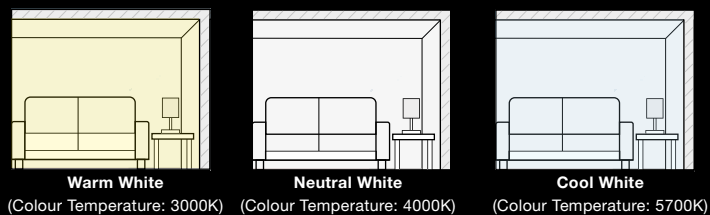

Colour indicated in drawings above is for illustrative purposes only.