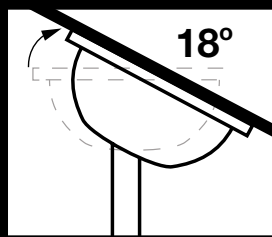

MODEL	QTN48WH QTN48BK	QTN52WH QTN52BK	QTN48WH-LED QTN48BK-LED	QTN52WH-LED QTN52BK-LED
A	340mm/13.4"	340mm/13.4"	-	-
B	1220mm/48"	1320mm/52"	-	-
C	-	-	370mm/14.6"	370mm/14.6"
D	-	-	1220mm/48"	1320mm/52"

OPTIONAL DOWNRODS

MODEL	LENGTH	COLOUR
ROD900WH	900mm	White
ROD900BK	900mm	Black
ROD1500WH	1500mm	White
ROD1500BK	1500mm	Black

3 speed wall controller with light switch included.

Optional Remote Control (SFREMOTE)

*Conditions apply.

MODEL	FAN SIZE	COLOUR	LED LIGHT
QTN48WH	1220mm/48"	White	No
QTN48BK	1220mm/48"	Black	No
QTN52WH	1320mm/52"	White	No
QTN52BK	1320mm/52"	Black	No
QTN48WH-LED	1220mm/48"	White	Yes
QTN48BK-LED	1220mm/48"	Black	Yes
QTN52WH-LED	1320mm/52"	White	Yes
QTN52BK-LED	1320mm/52"	Black	Yes

Colour indicated in drawings above is for illustrative purposes only.

REVERSIBLE ROTATION

Mountable on ceilings with a maximum angle of 18°.