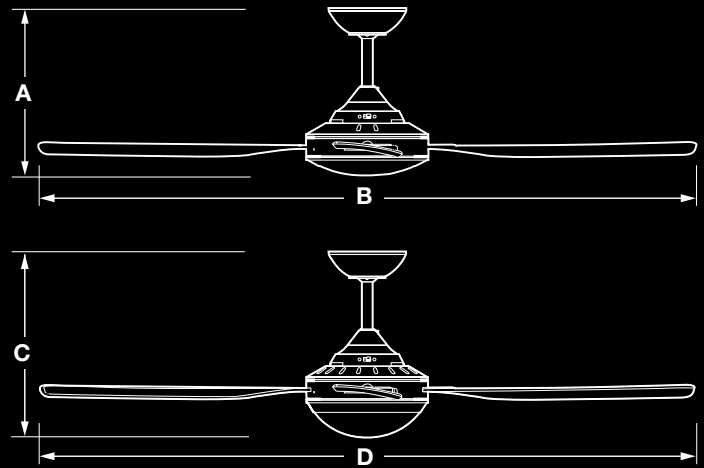

**STRONG
AIR FLOW**

The Quinton 4 blade ceiling fans, with and without LED light, provide exceptional air circulation and cooling effect within indoor and covered outdoor areas. They are made from durable ABS for a long working life and pre-balanced for smoother, low noise operation.

- Innovative blade geometry maximises air flow & fan efficiency.
- 18 watt LED light can be set to cool, neutral or warm white (LED light models only).
- High quality and reliable AC motor and components.
- Utilises the latest ceiling fan technology and design.
- Available in black or white.
- Engineered for fast and efficient installation.
- Suitable for indoor and covered outdoor areas.
- Quick connect terminals simplify wiring.
- Comes with three speed wall controller with light switch.
- Optional remote control available (Part number SFREMOTE).

MODEL	QTN48WH QTN48BK	QTN52WH QTN52BK	QTN48WH-LED QTN48BK-LED	QTN52WH-LED QTN52BK-LED
A	340mm/13.4"	340mm/13.4"	-	-
B	1220mm/48"	1320mm/52"	-	-
C	-	-	370mm/14.6"	370mm/14.6"
D	-	-	1220mm/48"	1320mm/52"

Colour indicated in drawings above is for illustrative purposes only.

REVERSIBLE ROTATION

Mountable on ceilings with a maximum angle of 18°.