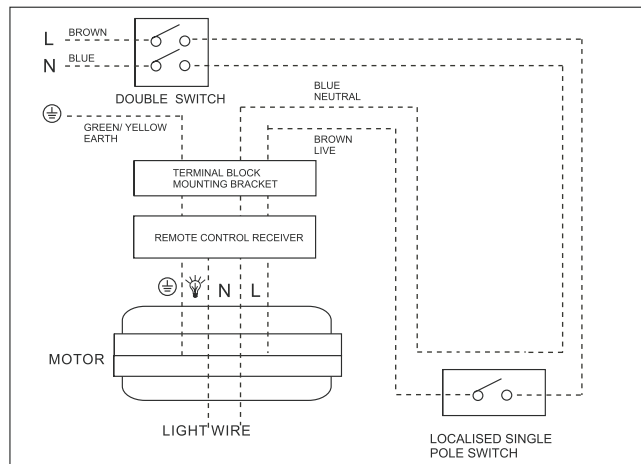

WIRING

WIRING DIAGRAM FOR ISOLATION SWITCH WITH REMOTE CONTROL

All pole disconnection switch must be included in the fixed wiring.

Model	Outer Carton	EAN13 Barcode
SPYRFR5056	29339310011204	9 339310 011200 >