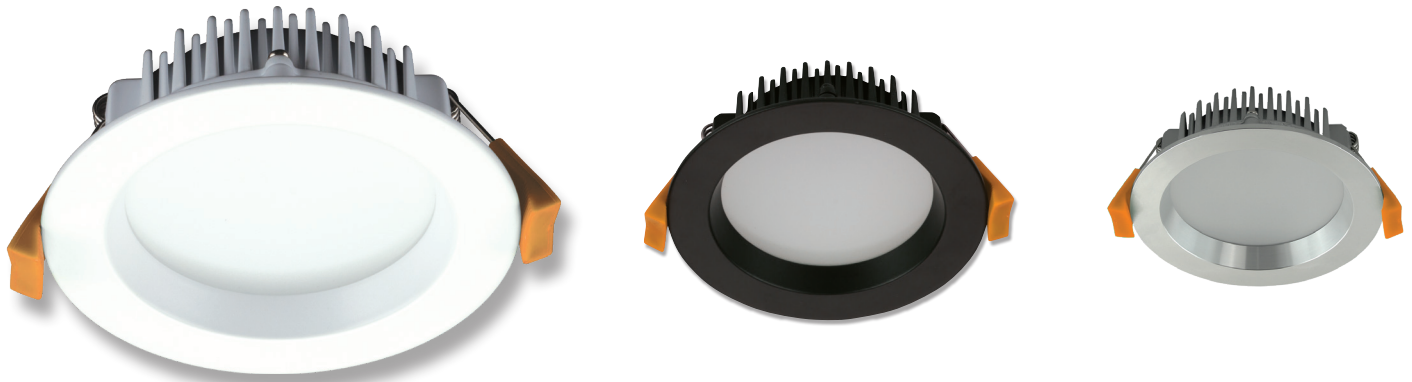

DECO-13-RND-TRIO Fixed LED Downlight

Description

The DECO range of LED downlights have been designed with a deep-set frame to reduce glare from the light source. Featuring a wide light distribution, and with an ultra slim housing, allows for this downlight to be suitable for installations where ceiling space is minimal. Complete with a dimmable LED driver and flex and plug. Fully dimmable with Domus dimmer series.

Now with TRIO, the added option of changing the colour temperature output of the downlight with a dip switch at the back of the fitting.

Specification Features

- Input Voltage: 240V AC
- Power (W): 13W
- IP rating (IP): 44*
- Lumens (lm): Warm White 3000K - 800lm
Neutral White 4000K - 850lm
White 5700K - 900lm
- LED type: SMD
- CCT: 3000K - 4000K - 5700K (Switchable)
- CRI: ≥83
- Beam angle (°): 90°
- Dimmable: Yes**
- Lifespan (hrs): 50,000hrs
- Cutout (∅): ∅90mm
- IPart #: 01633D2-CSBMESH

* IP44 rating is from the underside of the down light once installed into the ceiling.

** Tested on the Domus dimmer series. May work on others but not tested.

Diagrams / Additional

Cutout: ∅90mm

Item No.	Variant	Colour Temp
DECO-13-RND-WHT	20420	TRIO
DECO-13-RND-ALU	20422	TRIO
DECO-13-RND-BLK	20421	TRIO