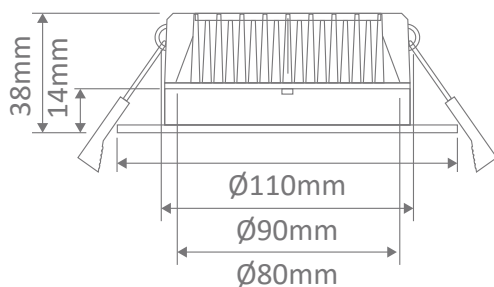

Now with TRIO, the added option of changing the colour temperature output of the downlight with a dip switch at the back of the fitting.

Specification Features

- Input Voltage: 240V AC
- Power (W): 13W
- IP rating (IP): 44*
- Lumens (lm): Warm White 3000K - 800lm
Neutral White 4000K - 850lm
White 5700K - 900lm
- LED type: SMD
- CCT: 3000K - 4000K - 5700K (Switchable)
- CRI: ≥83
- Beam angle (°): 90°
- Dimmable: Yes**
- Lifespan (hrs): 50,000hrs
- Cutout (∅): ∅90mm
- IPart #: 01633D2-CSBMESH

* IP44 rating is from the underside of the down light once installed into the ceiling.

** Tested on the Domus dimmer series. May work on others but not tested.

Diagrams / Additional

Cutout: ∅90mm

Item No.	Variant	Colour Temp
DECO-13-RND-WHT	20420	TRIO
DECO-13-RND-ALU	20422	TRIO
DECO-13-RND-BLK	20421	TRIO