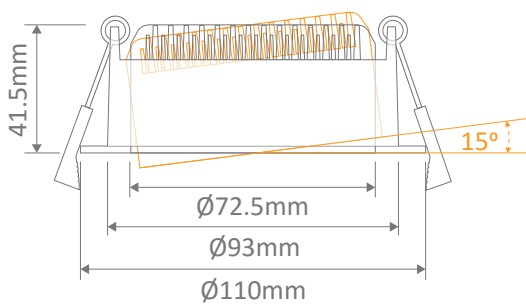

DECO-TILT-TRIO Tilttable LED Downlight

Description

The DECO range of LED downlights have been designed with a deep-set frame to reduce glare from the light source. Featuring a wide light distribution, and with an ultra slim housing, allows for this downlight to be suitable for installations where ceiling space is minimal. Complete with a dimmable LED driver and flex and plug. Fully dimmable with Domus dimmer series.

Now with TRIO, the added option of changing the colour temperature output of the downlight with a dip switch at the back of the fitting.

Specification Features

- Input Voltage: 240V AC
- Power (W): 13W
- IP rating (IP): 44*
- Lumens (lm): Warm White 3000K - 800lm
Neutral White - 4000K - 850lm
White 5700K - 900lm
- LED type: SMD
- CCT: 3000K - 4000K - 5700K (Switchable)
- CRI: ≥80
- Beam angle (°): 90°
- Dimmable: Yes**
- Lifespan (hrs): 50,000hrs
- Cutout (∅): ∅95mm

* IP44 rating is from the underside of the down light once installed into the ceiling.

** Tested on the Domus dimmer series. May work on others but not tested.

Diagrams / Additional

Cutout: ∅95mm

Item No.	Variant	Colour Temp
DECO-TILT-WHT	20430	TRIO
DECO-TILT-BLK	21045	