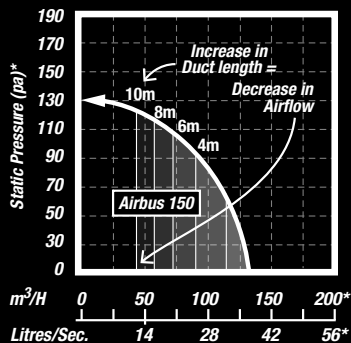

MAINTAINS PRESSURE

*Airbus airflow data may vary depending on style of fascia used.