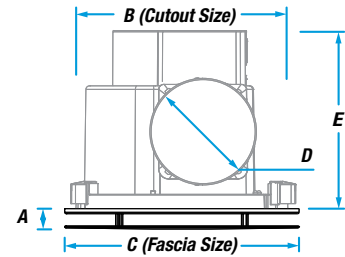

INSTALLATION

Cut Out Size: ø197mm
Fascia Size: 210mm
Recommend
Min Install Depth: 220mm
Power Input: 220-240V~50Hz
IP Rating: IPX4
Installation: DIY Plug & Lead

SHIPPING

Packaging Size: 255 x 242 x 290mm
Gross Weight: 2.6Kg
Carton Size: 485 x 235 x 535mm
Carton Weight: 10.6Kg
Carton Quantity: 4 piece
Pallet Quantity: 24 units

DIMENSIONS

A	B	C	D (Ducting)	E
15-25mm*	Ø197mm	210mm	Ø100mm	188mm

*LED Fascia has a higher profile

Model	Outer Carton	EAN13 Barcode
White Round PVPX150WH	29339310009973	9 339310 009979 >
Black Round PVPX150BL	29339310009997	9 339310 009993 >
White Square PVPX150WHSQ	29339310009980	9 339310 009986 >
Black Square PVPX150BLSQ	29339310010009	9 339310 010005 >
White Round Glass PVPX150WHGP	29339310010016	9 339310 010012 >
Black Round Glass PVPX150BLGP	29339310010023	9 339310 010029 >
White Square Glass PVPX150WHSQGP	29339310010030	9 339310 010036 >
Black Square Glass PVPX150BLSQGP	29339310010047	9 339310 010043 >
White Round w/ Light PVPX150LED	29339310010054	9 339310 010050 >
White Square w/ Light PVPX150SQLED	29339310010061	9 339310 010067 >