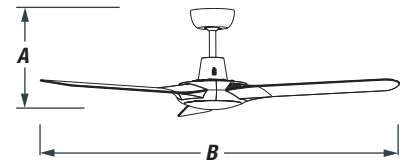

SPYDA

THE CEILING FAN REVOLUTION

1400MM

1400mm (56") Fully Moulded 3 Blade Ceiling Fan

DIMENSIONS

A	B
330mm	1400mm

BLADES

Count: Three
Materials: PC Composite
Sweep: 1400mm (56")
Pitch: HIGH (curved blade)