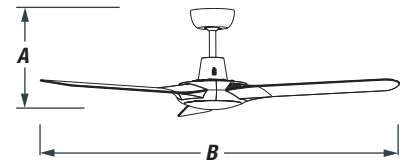

## DIMENSIONS

A	B
330mm	1400mm

## BLADES

**Count:** Three  
**Materials:** PC Composite  
**Sweep:** 1400mm (56")  
**Pitch:** HIGH (curved blade)