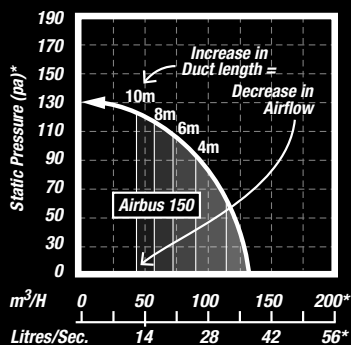

MAINTAINS PRESSURE

*Airbus airflow data may vary depending on style of fascia used.