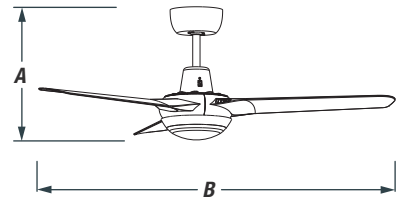

SPYDA

THE CEILING FAN REVOLUTION

1250MM

WITH LED LIGHT

1250mm (50") Fully Moulded 3 Blade Ceiling Fan with Tri-Colour LED Light

DIMENSIONS

A	B
391mm	1250mm

BLADES

Count: Three
Materials: PC Composite
Sweep: 1250mm (50")
Pitch: HIGH (curved blade)

MOTOR

Type: AC True Spin™
Wattage (HML): 55/34/14 watts
Air Movement: 12,600 / 10,020 / 6,060m³H
RPM: 230/170/107rpm
Capacitor: 2.0µf