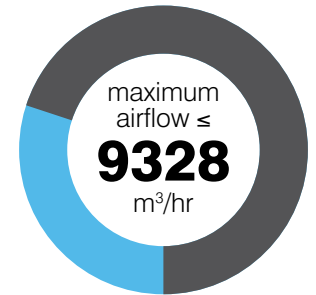

BAHAMA

SMART WIFI DC CEILING FAN

2.4 GHz

Voice control

CREATE SCHEDULES OR TIMING TO AUTOMATE YOUR HOME

CONTROL FROM ANYWHERE BY APP OR VOICE CONTROL

Smart phone and fan not included

Program your ceiling fan and/or light to turn on/off automatically