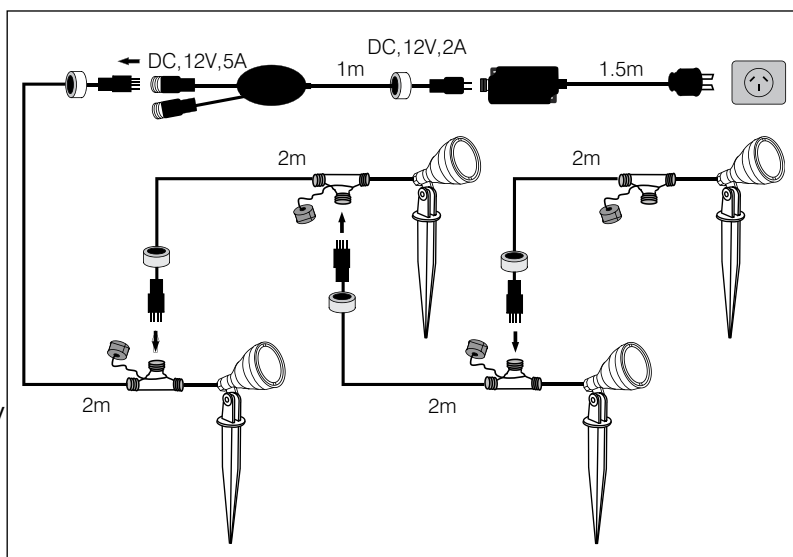

4 PACK INCLUDES

- 4 x LED spotlight, each with 2.2m cable, 160mm plastic stake, 3W per head RGB IP68.
- Transformer x 1 with 1.5m cord/plug, 240V/12V 2A 24W IP68.
- Smart controller x 1, RGB and single light colour output, 12V DC 5A 60W IP68.
- 160mm garden stake x 4.
- User manual.
- Total cable length, 11m.

ACCESSORIES

20703/06 Black RGB garden light with spike (maximum 8 lights can be connected to this kit)

MODEL NO.	PLU NO.	COLOUR
20702/06		BLACK
20745/06	10414	

LED Light Technical Specifications

- 3W LED head, RGB, beam angle 60°, IP68
- Head dimension: ø54 x 89mm
- Material: Polycarbonate
- Operating voltage: 12V DC
- Cable length 2.2m, 4 core x 0.35mm²