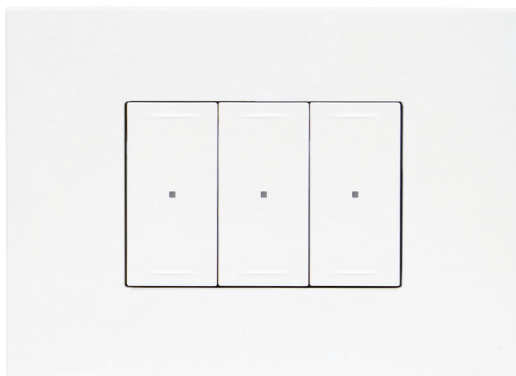

# Datasheet

ARTEOR™ with NETATMO

Smart Switch Horizontal – 3 Gang

CAT. NO. AWNHSW3WE, AWNHSW3MGN, AWNHSW3ALU, AWNHSW3CHP

Cat. No.	AWNHSW3WE	AWNHSW3MGN	AWNHSW3ALU	AWNHSW3CHP
Colour	White (WE)	Magnesium (MGN)	Aluminium (ALU)	Champagne (CHP)
Description	Smart Switch Horizontal 3 Gang, 3 Module, 3 Wire			
Nominal Input Voltage	230-240 V a.c. 50 Hz			
Min. Load	5 W			
Max. Load	100W LEDs (or 10 lamps max.), 100W Compact fluorescent. Refer Instruction sheet for more info			
No. of Module	3 Module			
No. of Gang	3 Gang			
Wired/Wireless	Wired			
IP Rating	IP2X			
Mounting Centre	84 mm			
Product Dimension (W X H X D)	127 X 92 X 42 mm			
Wireless Connectivity	Zigbee 2.4Ghz to 2.4835Ghz			
Compliance	AS/NZS 60669.2.1, AS/NZS 4268, ETSI EN 300 328			

# ARTEOR™ with NETATMO Smart Switch Horizontal – 3 Gang

CAT. NO. **AWNHSW3WE, AWNHSW3MGN, AWNHSW3ALU, AWNHSW3CHP**

## FEATURES

- Smart light switch to expand an Arteor with Netatmo installation (requires installation of Starter kit or Basic kit).
- 3 ways to control for better user convenience: standard press on the switch, via smart devices or voice control.
- Compatibility with all 3 voice assistants: Apple SIRI, Google Home and Amazon Alexa.
- Energy consumption display to keep track of energy consumption.
- Push notifications to stay informed of home status.
- Arteor range: elegant design and stylish 17 coverplates finishes available.
- Supplied complete with support frame, coverplate, paint cover, and load stabilising capacitor.
- Easy to install.
- User-friendly app.

Single Product		
Cat. No.	Barcode	Dimensions
AWNHSW3WE	9321001488767	160 X 130 X 90 mm
AWNHSW3MGN	9321001488910	
AWNHSW3ALU	9321001489061	
AWNHSW3CHP	9321001489214	

Outer Box ( QTY 10)		
Cat. No.	Barcode	Dimensions
AWNHSW3WE	9321001489368	368 X 185 X 391mm
AWNHSW3MGN	9321001489511	
AWNHSW3ALU	9321001489665	
AWNHSW3CHP	9321001489818	