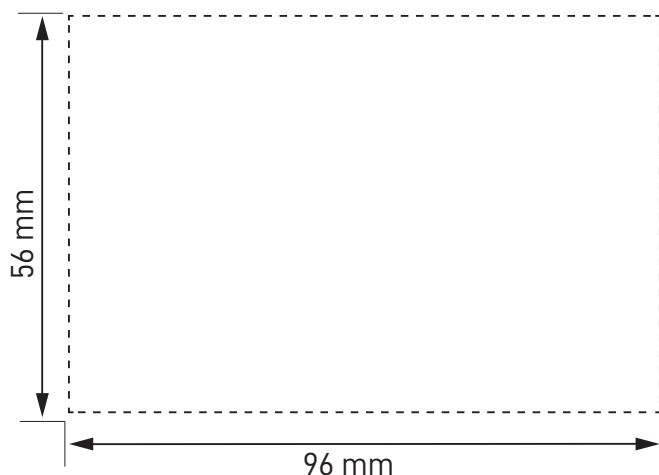

ARTEOR™ with NETATMO Smart Switch Horizontal – 3 Gang

CAT. NO. **AWNHSW3WE, AWNHSW3MGN, AWNHSW3ALU, AWNHSW3CHP**

FEATURES

- Smart light switch to expand an Arteor with Netatmo installation (requires installation of Starter kit or Basic kit).
- 3 ways to control for better user convenience: standard press on the switch, via smart devices or voice control.
- Compatibility with all 3 voice assistants: Apple SIRI, Google Home and Amazon Alexa.
- Energy consumption display to keep track of energy consumption.
- Push notifications to stay informed of home status.
- Arteor range: elegant design and stylish 17 coverplates finishes available.
- Supplied complete with support frame, coverplate, paint cover, and load stabilising capacitor.
- Easy to install.
- User-friendly app.

Single Product		
Cat. No.	Barcode	Dimensions
AWNHSW3WE	9321001488767	160 X 130 X 90 mm
AWNHSW3MGN	9321001488910	
AWNHSW3ALU	9321001489061	
AWNHSW3CHP	9321001489214	

Outer Box (QTY 10)		
Cat. No.	Barcode	Dimensions
AWNHSW3WE	9321001489368	368 X 185 X 391mm
AWNHSW3MGN	9321001489511	
AWNHSW3ALU	9321001489665	
AWNHSW3CHP	9321001489818	

Glass and tile cut-out dimensions

Legrand - Australia
1300 369 777
www.legrand.com.au
ABN 31 000 102 661

Legrand - New Zealand
0800 476 009
www.legrand.co.nz

Refer to your group buying office, Legrand Sales Representative or Legrand Sales Office for pricing.

Please note: specifications are subject to change without prior notice.