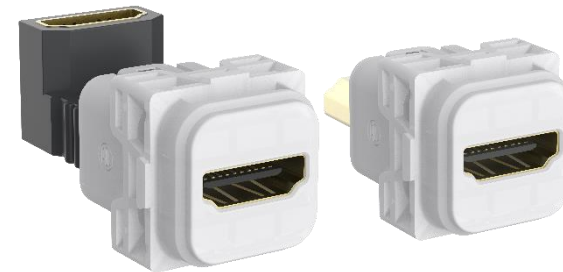

Make the right choice AV / TV Connectors for every home

40BC/2 Audio

- Banana Audio Connectors
- Gold Plated
- Red, Black
- Accepts: Banana plugs, spade lugs or bare cable
- Translucent

40SPK/2 Audio

- RCA Audio Sockets
- Gold Plated
- Red, Black
- Female to Female
- Translucent

40HDMIA **40HDMIS** HDMI

- HDMI 1.4 Socket
- Gold Plated
- Angled or Straight
- Translucent

40FFPMS **40PFM** TV

- TV Sockets
- PAL Front & F-Type Rear
- F-Type Front and F-Type Rear
- Translucent