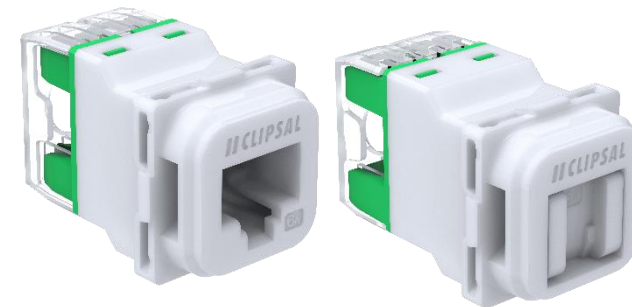

- 2.1A per port (3.1A max)
- Built in over-temp, overload and short circuit protection
- Depth from grid – 55mm
- Suits deep wall box
- Max. 2 units per plate

40E2USBACM-VW

Dual Port 3.1A Type A+C
USB Charger

- 2.4A Type A port and 3.0A Type C port (3.1A max)
- Built in over-temp, overload and short circuit protection
- Depth from grid – 55mm
- Suits deep wall box
- Max. 2 units per plate

40E1USBCM-VW

Single Port 25W Type C
USB Fast Charger

- 25W PD3.0 Type C
- Built in over-temp, overload and short circuit protection
- Depth from grid – 55mm
- Suits deep wall box
- Max. 2 units per plate

Make the right choice Data Connectors for every network