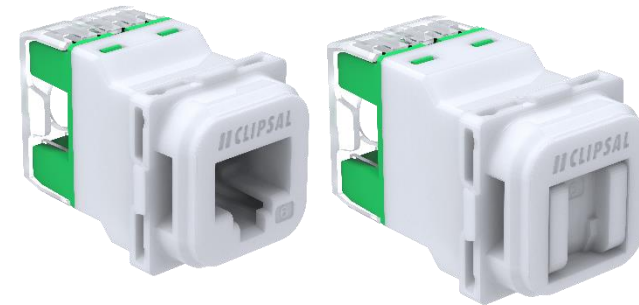

- 2.1A per port (3.1A max)
- Built in over-temp, overload and short circuit protection
- Depth from grid – 55mm
- Suits deep wall box
- Max. 2 units per plate

40E2USBACM-VW

Dual Port 3.1A Type A+C
USB Charger

- 2.4A Type A port and 3.0A Type C port (3.1A max)
- Built in over-temp, overload and short circuit protection
- Depth from grid – 55mm
- Suits deep wall box
- Max. 2 units per plate

40E1USBCM-VW

Single Port 25W Type C
USB Fast Charger

- 25W PD3.0 Type C
- Built in over-temp, overload and short circuit protection
- Depth from grid – 55mm
- Suits deep wall box
- Max. 2 units per plate

Make the right choice Data Connectors for every network

3025USBAC-VW **Iconic Twin Socket**

w/- dual Type A+C USB Charger

- 2.4A Type A port and 3.0A Type C port (3.1A max)
- Built in over-temp, overload and short circuit protection
- Depth from grid – 55mm
- Suits deep wall box
- Colour options:
Vivid White