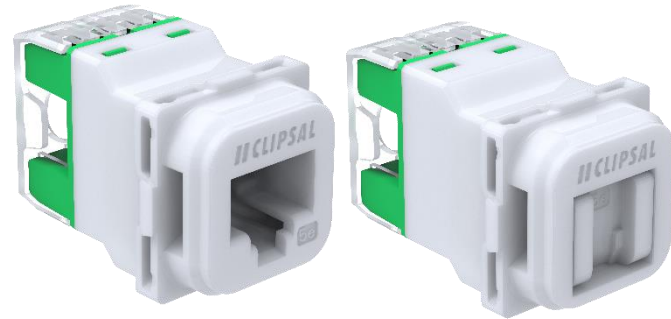

- 2.1A per port (3.1A max)
- Built in over-temp, overload and short circuit protection
- Depth from grid – 55mm
- Suits deep wall box
- Max. 2 units per plate

40E2USBACM-VW

Dual Port 3.1A Type A+C
USB Charger

- 2.4A Type A port and 3.0A Type C port (3.1A max)
- Built in over-temp, overload and short circuit protection
- Depth from grid – 55mm
- Suits deep wall box
- Max. 2 units per plate

40E1USBCM-VW

Single Port 25W Type C
USB Fast Charger

- 25W PD3.0 Type C
- Built in over-temp, overload and short circuit protection
- Depth from grid – 55mm
- Suits deep wall box
- Max. 2 units per plate

Make the right choice Data Connectors for every network