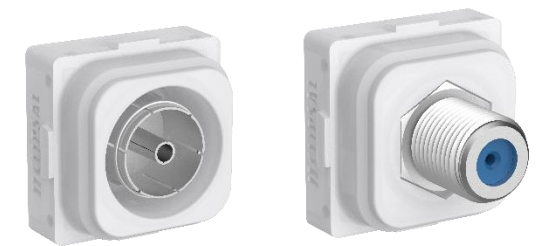

Make the right choice AV / TV Connectors for every home

40BC/2 Audio

- Banana Audio Connectors
- Gold Plated
- Red, Black
- Accepts: Banana plugs, spade lugs or bare cable
- Translucent

40SPK/2 Audio

- RCA Audio Sockets
- Gold Plated
- Red, Black
- Female to Female
- Translucent

40HDMIA **40HDMIS** HDMI

- HDMI 1.4 Socket
- Gold Plated
- Angled or Straight
- Translucent

40FFPMS **40PFM** TV

- TV Sockets
- PAL Front & F-Type Rear
- F-Type Front and F-Type Rear
- Translucent