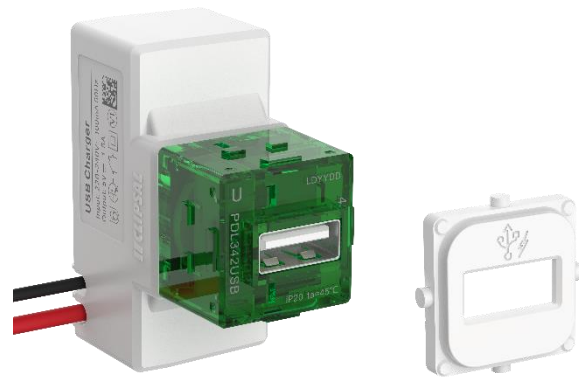

Make the right choice USB Chargers for every device

40E1USBM-VW

Single Port 1.5A Type A
USB Charger

- 1.5A Type A
- Built in over-temp, overload and short circuit protection
- Depth from grid – 37mm
- Suits standard wall box
- Max. 3 units per plate