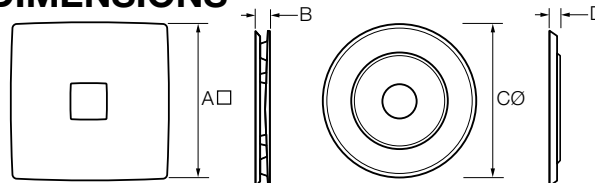

DIMENSIONS

MODEL NO.	GRILLE	A	B	C Ø	D
RESPG8-SQWH-TRILED	8" Square Grille White Finish with Tri-Switch LED	300	28	-	-
RESPG8-RNWH-TRILED	8" Round Grille White Finish with Tri-Switch LED	-	-	294	19
RESPG150SQWH-TRILED	10" Square Grille White Finish with Tri-Switch LED	353	30	-	-
RESPG150RNWH-TRILED	10" Round Grille White Finish with Tri-Switch LED	-	-	332	24

All dimensions in mm

SPECIFICATIONS

MODEL NO.	GRILLE	LUMENS (LM)	INPUT POWER (W)	COLOUR TEMP (K)	BEAM ANGLE (°)
RESPG8-SQWH-TRILED	Square	1000	12	3000/4200/6000	180
RESPG8-RNWH-TRILED	Round	800	9	3000/4200/6000	180
RESPG150SQWH-TRILED	Square	1000	12	3000/4200/6000	180
RESPG150RNWH-TRILED	Round	800	9	3000/4200/6000	180

TRI-SWITCH LED

Grilles come factory pre-set to neutral white (4200K), but can be changed to warm white (3000K) or cool white (6000K) by changing the position of Tri-Switch located on back of grille.

Cool White   Neutral White   Warm White

Warm White
(Colour Temperature: 3000K)

Neutral White
(Colour Temperature: 4200K)

Cool White
(Colour Temperature: 6000K)

Colour indicated in drawings above is for illustrative purposes only.