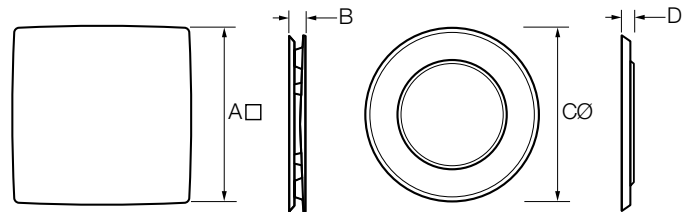

- Available in Round and Square models.
- Available in 2 sizes to suit 8" and 10" Rapid Response header box fan models.
- Stylish, contemporary design.
- Quick & easy to install.
- Can be retrofitted to a previously installed Rapid Response Fan.

Round Grille Installation

Pinch the ends of the metal spring clips together.

Feed the clips through the small slots on either side of the fan body.

Square Grille Installation

Push the grille onto the base of the fan until the clips click into place.

Rotate the grille to the desired position.

DIMENSIONS

MODEL NO.	GRILLE	A	B	CØ	D
RESPG8-SQWH	8" Square Grille White Finish	300	28	-	-
RESPG8-RNWH	8" Round Grille White Finish	-	-	294	19
RESPG8-SQBK	8" Square Grille Black Finish	300	28	-	-
RESPG8-RNBK	8" Round Grille Black Finish	-	-	294	19
RESPG150SQWH	10" Square Grille White Finish	353	30	-	-
RESPG150RNWH	10" Round Grille White Finish	-	-	332	24
RESPG150SQBK	10" Square Grille Black Finish	353	30	-	-
RESPG150RNBK	10" Round Grille Black Finish	-	-	332	24

All dimensions in mm

Scan the code or take a look on our website to watch the fan in action

8" and 10" round grilles with 3 colour temperature LED light.

8" and 10" square grille with 3 colour temperature LED light.