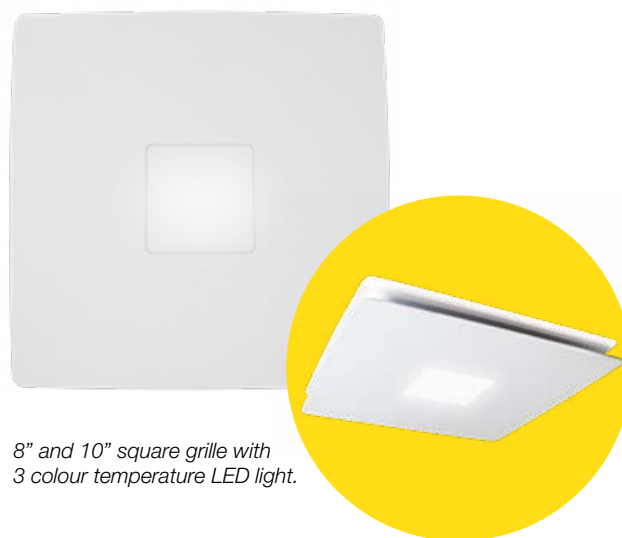

- Available in Round and Square models.
- Available in 2 sizes to suit 8" and 10" Rapid Response header box fan models.
- Stylish, contemporary design.
- Quick & easy to install.
- Can be retrofitted to a previously installed Rapid Response Fan.

Rotate the grille to the desired position.

DIMENSIONS

MODEL NO.	GRILLE	A	B	CØ	D
RESPG8-SQWH	8" Square Grille White Finish	300	28	-	-
RESPG8-RNWH	8" Round Grille White Finish	-	-	294	19
RESPG8-SQBK	8" Square Grille Black Finish	300	28	-	-
RESPG8-RNBK	8" Round Grille Black Finish	-	-	294	19
RESPG150SQWH	10" Square Grille White Finish	353	30	-	-
RESPG150RNWH	10" Round Grille White Finish	-	-	332	24
RESPG150SQBK	10" Square Grille Black Finish	353	30	-	-
RESPG150RNBK	10" Round Grille Black Finish	-	-	332	24

All dimensions in mm

Scan the code or take a look on our website to watch the fan in action

8" and 10" round grilles with 3 colour temperature LED light.

8" and 10" square grille with 3 colour temperature LED light.