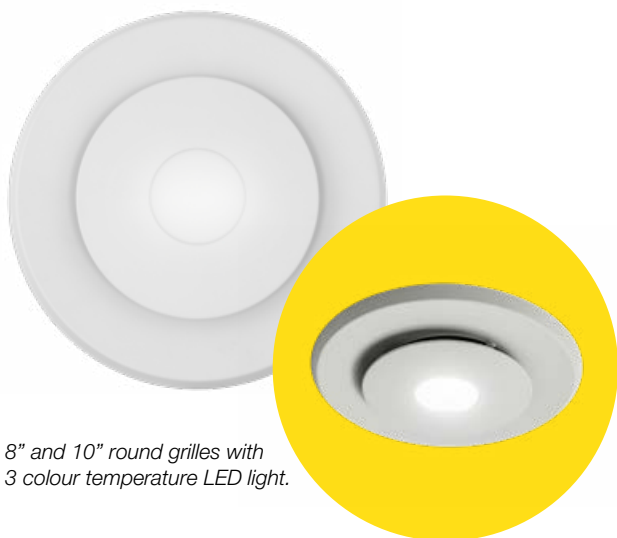

Round Grille Installation

Pinch the ends of the metal spring clips together.

Feed the clips through the small slots on either side of the fan body.

Square Grille Installation

Push the grille onto the base of the fan until the clips click into place.

Rotate the grille to the desired position.

DIMENSIONS

MODEL NO.	GRILLE	A	B	CØ	D
RESPG8-SQWH	8" Square Grille White Finish	300	28	-	-
RESPG8-RNWH	8" Round Grille White Finish	-	-	294	19
RESPG8-SQBK	8" Square Grille Black Finish	300	28	-	-
RESPG8-RNBK	8" Round Grille Black Finish	-	-	294	19
RESPG150SQWH	10" Square Grille White Finish	353	30	-	-
RESPG150RNWH	10" Round Grille White Finish	-	-	332	24
RESPG150SQBK	10" Square Grille Black Finish	353	30	-	-
RESPG150RNBK	10" Round Grille Black Finish	-	-	332	24

All dimensions in mm

Scan the code or take a look on our website to watch the fan in action

8" and 10" round grilles with 3 colour temperature LED light.

8" and 10" square grille with 3 colour temperature LED light.

RAPID RESPONSE

GRILLES WITH LED

2
YEAR WARRANTY

RAPID
INSTALL

BUILT-IN
LED
LIGHT

MODERN
DESIGN

IPX4

The stylish and modern Rapid Response Grille with LED light will brighten up any bathroom, ensuite or toilet. LED light can be set to cool, neutral or warm white by changing the Tri-Switch's position. The Rapid Response grilles are quick to install and can be easily removed for cleaning.