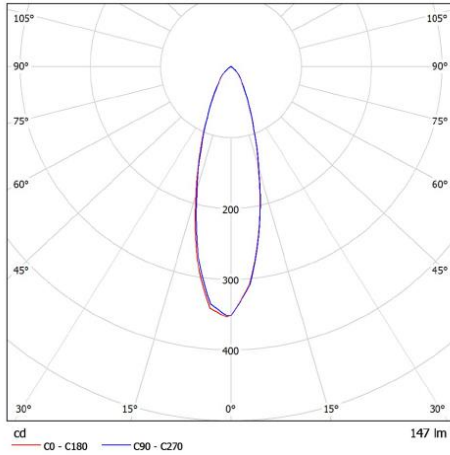

### PRODUCT INFORMATION

|                       |  |
|-----------------------|--|
| Catalogue Number      | CFLLED-BLK   |
| Description           | LP Premium Supalite LED Flood Unit, Surface Mounted Emergency Light, Enabled with Clevertest Plus, Black             |
| Construction          | Polycarbonate  |
| Mounting              | Surface Mounted. Supplied with flex and plug (the flex and plug can be removed to allow for a hard wired connection) |
| Dimensions L x W x H  | Main enclosure - 282mm (W) x 137mm (H) x 64mm (D)<br>Total height including LED Heads 225mm.                         |
| Weight                | 1.3kg  |
| Operating Mode        | Non-maintained   |
| Testing System        | Clevertest Plus Enabled (Not activated by default)   |
| Charging Method       | Intelligent Current Limited Constant Voltage   |
| Lamp(s)               | 2 x LED Heads (adjustable), 185lm per lamp head  |
| Operating Voltage     | 240V AC; 50Hz  |
| Power Consumption     | 0.4 Watts (Standby), 2.2 Watts (Max)   |
| IP Rating             | IP20   |
| Operating Temperature | 1°C to 40°C  |
| AS2293 Classification | C <sub>0</sub> =N/A C <sub>90</sub> =N/A   |

### Polar curve for a single LED lamp head

Luminous emittance 1:

Isolux plot and value table for a 10m x 10m area serviced by an CFLLED with each LED lamp head tilted down 30°, rolled out 30°. CFLLED mounted on the wall at a height of 3m (values in lux).