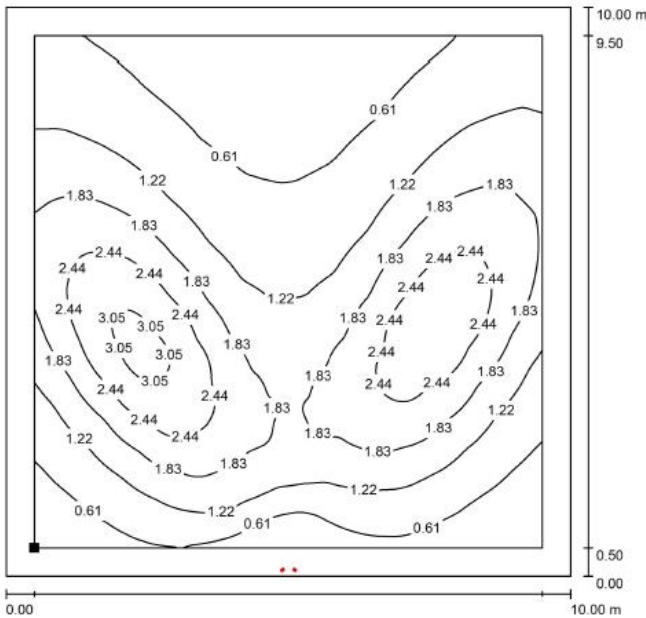

## Spacing Guidance

### Polar curve for a single LED lamp head

Luminous emittance 1:

Isolux plot and value table for a 10m x 10m area serviced by an CFLLED with each LED lamp head tilted down 30°, rolled out 30°. CFLLED mounted on the wall at a height of 3m (values in lux).