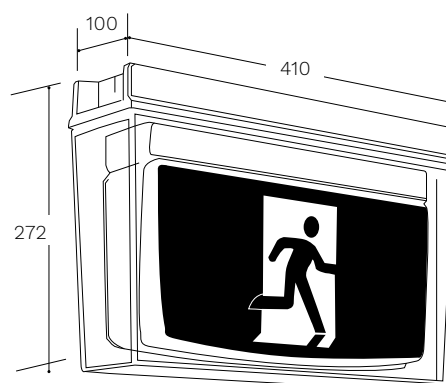

TECHNICAL SPECIFICATIONS	
Operating Mode	Maintained
Voltage (V) Frequency (Hz)	220-240V(50Hz)
Construction	Cleverfit Inside Glass Reinforced Nylon Base and PC Cover
Viewing Distance	24m
Mounting Type	Wall and Ceiling (Single and Double Sided)
Operating Temperature	0°C to 40°C
Ingress Protection Rating (IP)	IP66/67
Impact Rating (IK)	IK10

SPARE PARTS	EL	LP	L10
Battery	1550195	1550190	1530090
Lamp Bar	8002900	8002120	8002430
DALI Node	-	8003060	8003060
Zoneworks® XT Hive Node	-	8003190	8003190
Diffuser	2710140	2710140	2710140

ACCESSORIES	EL	LP	L10
Cantilever Bracket	CLVBRT-CF-WP	CLVBRT-CF-WP	CLVBRT-CF-WP

CLASSIFICATION	EL	LP	L10
Co	E2	E2	E2
C90	E1.6	E2	E2

SPACING TABLE AND MOUNTING HEIGHTS – AS/NZS 2293.1:2018 (MINIMUM LIGHT LEVEL OF 0.2 LUX)									
Classification	2.1m	2.4m	2.7m	3.0m	3.3m	3.6m	4.0m	4.5m	5.0m
E1.6	4.6	4.7	4.6	0.0	0.0	0.0	0.0	0.0	0.0
E2	5	5.2	5.2	5.2	0.0	0.0	0.0	0.0	0.0

For 1 lux and AS/NZS 2293.1:2005 spacing tables please visit:
<https://clevertronics.com.au/spacing-tables/>

Based on minimum light level of 0.2 lux. Maximum allowed mounting height is 2.7m but for exceptions see AS/NZS 2293.1. Spacing classifications do not apply for theatre versions.

*Warranty information located at:
<https://clevertronics.com.au/warranty-statement/>

Dimensions (mm)

clevertronics.co.nz
clevertronics.com.au

195 Chesterville Road, Moorabbin VIC 3189
P +61 3 9559 2700 F +61 3 9559 2799 E info@clevertronics.com.au

Clevertronics is committed to continuously improving its products. All features and specifications are subject to change without prior notice. CT-BRO-ANZ-WEATHERPROOF-UNI-EX-001