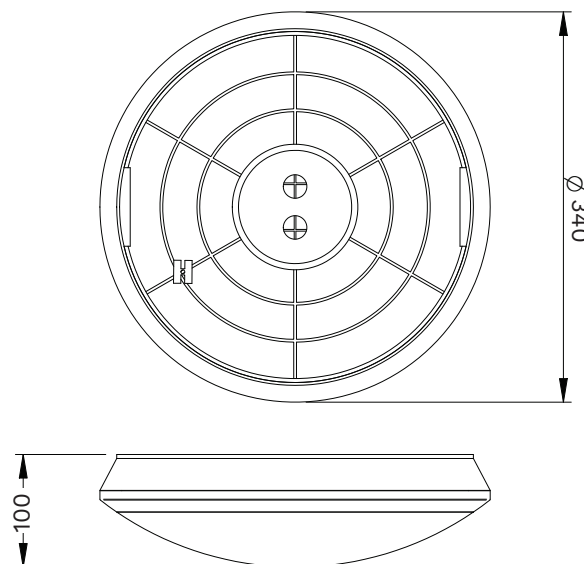

CIRCLITE

ORDERING INFORMATION	240V	240V	EL ECONOMY	EL ECONOMY
Standard	FCLLED	FCLLED-MS	ECLLED-LI	ECLLED-LI-MS
Carton Quantity	5			
Weight - Net (Gross)	2.3kg(13kg)			
Dimensions (Diameter x H)	340mm x 100mm			

POWER, LAMPS AND BATTERY	240V	240V	EL ECONOMY	EL ECONOMY
Power Consumption (Standby / Max)	14W	15W	16W	17W
Lamp(s) (CCT / Life)	LED Module 4000K / 30,000hrs			
Nominal Lumen Output	1390lm	1390lm	1390lm	1390lm
Battery	NA		Lithium Iron Phosphate	
Voltage / mAh	NA		3.2V / 3000mAh	
Charging Method	NA		Intelligent Current Limited Constant Voltage	

TECHNICAL SPECIFICATIONS	240V	EL ECONOMY
Operating Mode	Non-Emergency	Maintained
Voltage (V) (Frequency (Hz))	220-240V(50Hz)	
Operating Temperature	1°C to 40°C	
Ingress Protection Rating (IP)	IP44	

SPARE PARTS	EL ECONOMY
Battery	1560280

CLASSIFICATION	EL ECONOMY
Co	D32
C90	D32

SPACING TABLE AND MOUNTING HEIGHTS														
Classification	2.1m	2.4m	2.7m	3.0m	3.3m	3.6m	4.0m	4.5m	5.0m	6.0m	7.0m	8.0m	9.0m	10.0m
D32	15.4	16.1	16.7	17.2	17.6	18.0	18.5	19.1	19.5	20.2	20.6	20.7	20.6	20.3

*Warranty information located at: <https://clevertronics.com.au/warranty-statement/>

Dimensions (mm)

clevertronics.co.nz
clevertronics.com.au

195 Chesterville Road , Moorabbin VIC 3189
P +61 3 9559 2700 F +61 3 9559 2799 E info@clevertronics.com.au

Clevertronics is committed to continuously improving its products.
All features and specifications are subject to change without prior notice.
CT-BRO-ANZ-CIRCLITE-EM-002