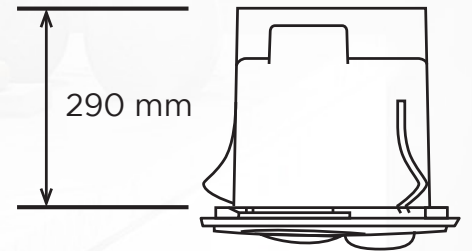

FEATURES

Area Suitability	5.54m² with shower* 13.85m² without shower
Powerful Extraction	266m³/h Airflow
Long Lasting Instant Heat (Infra Red)	(x2) 275W Heat Lamps
Energy Saving (LED Globe)	10W R80 Multi Option (Compatible with 12W R80 LED Light)
Fascia Dimensions	381 mm x 296 mm
Cutout Dimensions	Template
Self Sealing Back Draught Flaps	Suitable for 5 Star Energy Rated Homes**

75 mm minimum clearance required above unit.