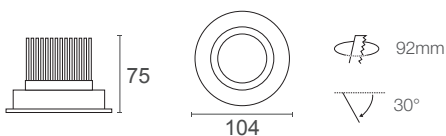

Resiled RDC8

8.5 Watts / 1050 Lumens / 90+ CRI

8.5 Watt residential LED downlight featuring a single LED COB in 3000K colour temperature with a high colour rendering index of 90+ and a high lumen output of 1030 lm (3000K) and 1050 lm (4000K). Popular 92mm cut-out makes the Resiled an ideal replacement for existing halogen downlights.

System Power	10.8W	Tilt-Angle	30°
LED Power	8.5W	Cut-Out	92mm
IP Rating	IP20	Weight	280g

	3000K	4000K
COB Lumen Output	1030 lm	1050 lm
Total Luminous Flux	916 lm	938 lm
Efficacy	86.85 lm/W 4000K	

Dimming	Leading + Trailing Edge	Lifetime	50,000hrs (L70)	
Input Voltage	100V - 240V AC 50/60 Hz	Protection	Thermal and Short Circuit	Power Factor > 0.95