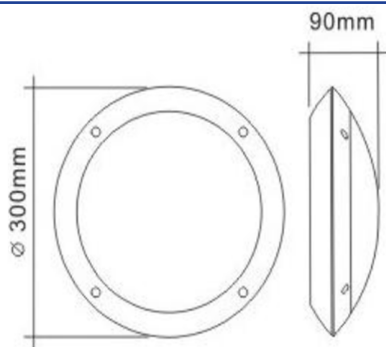

Line Drawings