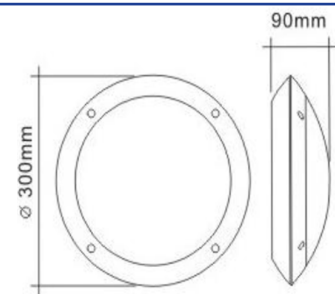

Sirroco II LED Bulkhead

CBH49289BKSEN

- One-box solution - bonus decorative eyelid trim, different look same fitting, for different areas
- Built for outdoor conditions - made with strong thermoplastic, shatter-proof PC diffuser and stainless steel tamper-proof screws
- Suitable for coastal areas with rust resistant material

Line Drawings

Physical

Dimensions	Ø300 x H90mm
Diffuser	Polycarbonate
Luminaire Colour	Black
Weight	1kg
Luminaire Material	Polycarbonate
Driver Location	Integrated
Finish	Polycarbonate
Installation	Wall Surface Mounted