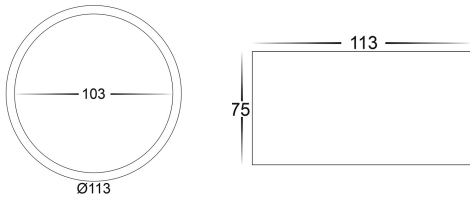

## PRODUCT SPECIFICATIONS

**Name:** Nella  
**Material:** Aluminium  
**Colour:** Matt Black or Matt White  
**IP Rating:** IP54  
**Lamp Base:** Built in LED  
**CRI:** ≥80  
**Wiring:** Parallel  
**Dimmable:** Yes (Triac)  
**Warranty:** 2 Years Replacement\*\*

## DIMENSIONS