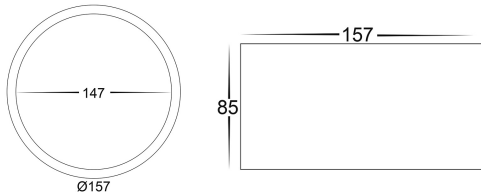

PRODUCT SPECIFICATIONS

Name: Nella
Material: Aluminium
Colour: Matt Black or Matt White
IP Rating: IP54
Lamp Base: Built in LED
CRI: ≥80
Wiring: Parallel
Dimmable: Yes (Triac)
Warranty: 2 Years Replacement**

DIMENSIONS

OPTIONAL EXTENSIONS

HV5805-BLK-EXT

HV5805-WHT-EXT

COLOUR TEMPERATURE

IP RATING

APPROVALS

Product Ordering

IMAGE	PART NUMBER	COLOURTEMP	LUMENS	INPUT	BEAM ANGLE	INCLUDED LED
	HV5805T-BLK	3000k	1440lm	240v AC	120°	TRI Colour 18w Built in LED
		4000k	1540lm			
		5500k	1620lm			
	HV5805T-WHT	3000k	1440lm			
		4000k	1540lm			
		5500k	1620lm			