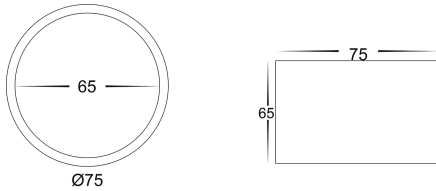

Aluminium Surface Mounted LED Downlights

PRODUCT SPECIFICATIONS

Name: Nella
Material: Aluminium
Colour: Matt Black or Matt White
IP Rating: IP54
Lamp Base: Built in LED
CRI: ≥80
Wiring: Parallel
Dimmable: Yes (Triac)
Warranty: 2 Years Replacement**

DIMENSIONS

OPTIONAL EXTENSIONS

HV5802-BLK-EXT

HV5802-WHT-EXT

COLOUR TEMPERATURE

IP RATING

APPROVALS

Product Ordering