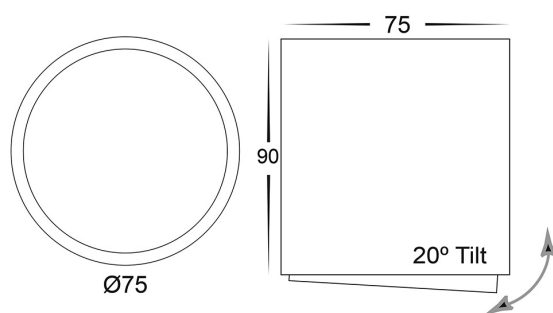

PRODUCT SPECIFICATIONS

- Name:** Nella Adjustable
- Material:** Aluminium
- Colour:** Matt Black or Matt White
- Tilt:** 20°
- IP Rating:** IP40
- Lamp Base:** Built in LED
- CRI:** ≥80
- Wiring:** Parallel
- Dimmable:** Yes (Triac)
- Warranty:** 2 Years Replacement**

DIMENSIONS

COLOUR TEMPERATURE

IP RATING

APPROVALS

Product Ordering

IMAGE	PART NUMBER	COLOURTEMP	LUMENS	INPUT	BEAM ANGLE	INCLUDED LED
	HV5812T-BLK	3000k	560lm	240v AC	120°	TRI Colour 7w Built in LED
		4000k	595lm			
	HV5812T-WHT	5500k	630lm			
		3000k	560lm			
		4000k	595lm			
		5500k	630lm			