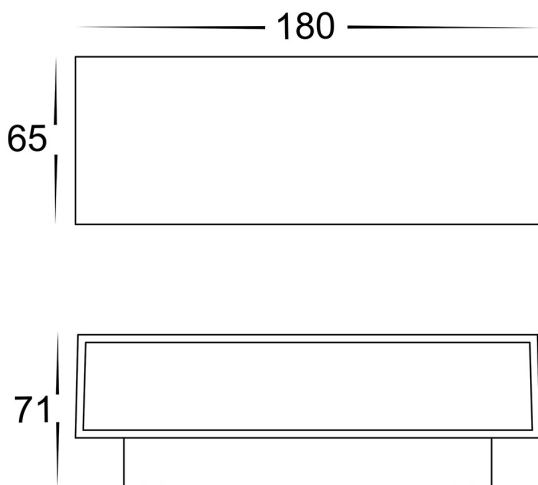

Aluminium Rectangle Up & Down Wall Lights

PRODUCT SPECIFICATIONS

Name: Blokk
Material: Aluminium
Colour: Poly powder coated black or white
IP Rating: IP54
Lamp Base: Built in LED
CRI: ≥80
Wiring: Parallel
Dimmable: No
Warranty: 2 Years Replacement**

DIMENSIONS

COLOUR TEMPERATURE

IP RATING

APPROVALS

Product Ordering

IMAGE	PART NUMBER	COLOURTEMP	LUMENS	INPUT	BEAM ANGLE	INCLUDED LED
	HV3639T-BLK	3000k 4000k 5500k	2x 300lm 2x 310lm 2x 320lm	240v AC	120°	Tri-Colour 2x 4.5w Built in LED
	HV3639T-WHT	3000k 4000k 5500k	2x 300lm 2x 310lm 2x 320lm	240v AC	120°	Tri-Colour 2x 4.5w Built in LED