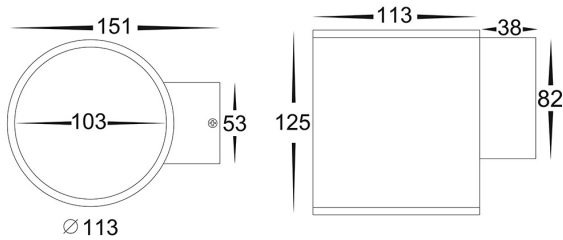

Aluminium Large Round Fixed Down Wall Lights

PRODUCT SPECIFICATIONS

Name: Porter
Material: Aluminium
Colour: Poly powder coated black or white
IP Rating: IP54
Lamp Base: Built in LED
CRI: ≥80
Wiring: Parallel
Dimmable: Yes (Triac)
Warranty: 2 Years Replacement**

DIMENSIONS

COLOUR TEMPERATURE

IP RATING

APPROVALS

Product Ordering

IMAGE	PART NUMBER	COLOURTEMP	LUMENS	INPUT	BEAM ANGLE	INCLUDED LED
	HV3628T-BLK	3000k 4000k 5500k	1200lm 1275lm 1350lm	240v AC	60°	Tri-Colour 15w Built in LED
	HV3628T-WHT	3000k 4000k 5500k	1200lm 1275lm 1350lm	240v AC	60°	Tri-Colour 15w Built in LED