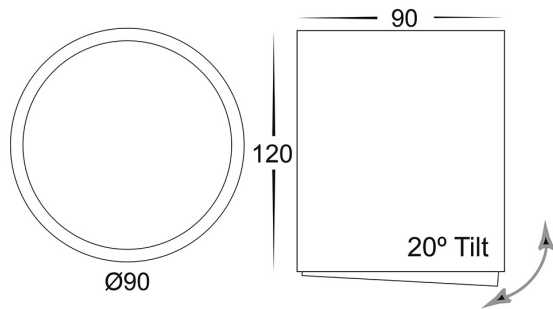

PRODUCT SPECIFICATIONS

- Name:** Nella Adjustable
- Material:** Aluminium
- Colour:** Matt Black or Matt White
- Tilt:** 20°
- IP Rating:** IP40
- Lamp Base:** Built in LED
- CRI:** ≥80
- Wiring:** Parallel
- Dimmable:** Yes (Triac)
- Warranty:** 2 Years Replacement**

DIMENSIONS

COLOUR TEMPERATURE

Tri-Colour By Havit

- 3000K
- 4000K
- 5500K

IP RATING

APPROVALS

Product Ordering

IMAGE	PART NUMBER	COLOURTEMP	LUMENS	INPUT	BEAM ANGLE	INCLUDED LED
	HV5813T-BLK	3000k	960lm	240v AC	60°	TRI Colour 12w Built in LED
		4000k	1020lm			
	HV5813T-WHT	5500k	1080lm			
		3000k	960lm			
		4000k	1020lm			
		5500k	1080lm			