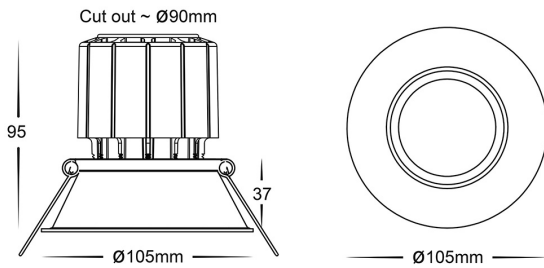

## PRODUCT SPECIFICATIONS

**Name:** Prime  
**Material:** Aluminium + PC  
**Colour:** Matt Black or Matt White  
**Cut Out:** 90mm  
**IP Rating:** IP54  
**Lamp Base:** Built in LED  
**CRI:** ≥90  
**Wiring:** Parallel  
**Dimmable:** Yes (Triac)  
**Warranty:** 3 Years Replacement\*\*

## DIMENSIONS