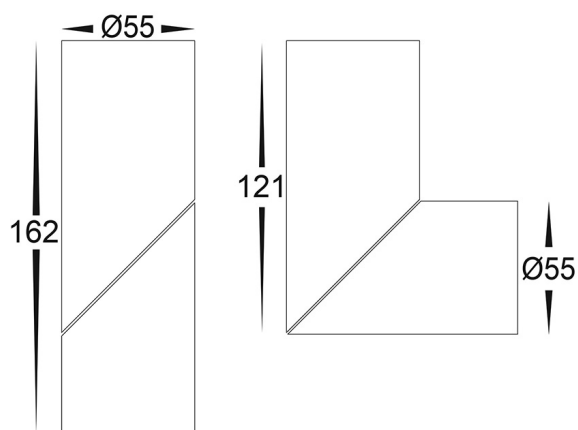

PRODUCT SPECIFICATIONS

Name: Nella Rotatable
Material: Aluminium
Colour: Matt Black or Matt White
IP Rating: IP54
Lamp Base: Built in LED
CRI: ≥80
Wiring: Parallel
Dimmable: Yes (Triac)
Warranty: 2 Years Replacement**

DIMENSIONS

COLOUR TEMPERATURE

IP RATING

APPROVALS

Product Ordering

IMAGE	PART NUMBER	COLOURTEMP	LUMENS	INPUT	BEAM ANGLE	INCLUDED LED
	HV5822T-BLK	3000k	560lm	240v AC	36°	TRI Colour 7w Built in LED
		4000k	595lm			
	HV5822T-WHT	5500k	630lm			
		3000k	560lm			
		4000k	595lm			
		5500k	630lm			