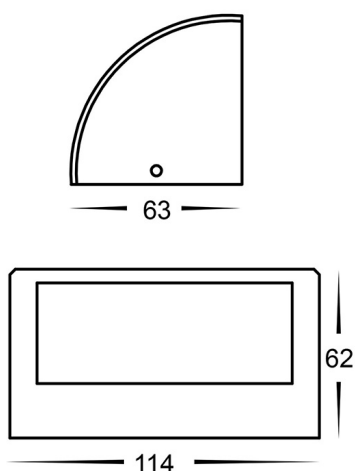

PRODUCT SPECIFICATIONS

Name: Ridge
Material: Aluminium
Colour: Poly powder coated black
IP Rating: IP54
Lamp Base: Built in LED
CRI: ≥80
Cable Length: 150mm
Wiring: Parallel
Dimmable: No
Warranty: 2 Years Replacement**

DIMENSIONS

COLOUR TEMPERATURE

Tri-Colour By Havit

3000K

4000K

5500K

IP RATING

APPROVALS

Product Ordering

IMAGE	PART NUMBER	COLOURTEMP	LUMENS	INPUT	BEAM ANGLE	INCLUDED LED
	HV3283T-BLK	3000k 4000k 5500k	460lm 490lm 520lm	12v DC	120°	Tri-Colour 6w Built in LED

12v DC models must be used with suitable 12v DC LED Driver