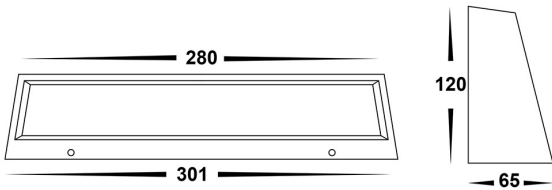

PRODUCT SPECIFICATIONS

Name: Shim
Material: Aluminium
Colour: Poly Powder Coated Black & White
IP Rating: IP54
Lamp Base: Built in LED
CRI: ≥80
Wiring: Parallel
Dimmable: No
Warranty: 2 Years Replacement**

DIMENSIONS

COLOUR TEMPERATURE

Tri-Colour By Havit
3000K
4000K
5500K

IP RATING

APPROVALS

Product Ordering

IMAGE	PART NUMBER	INPUT	COLOUR TEMP	LUMENS	BEAM ANGLE	INCLUDED LED
	HV3279T-BLK	240v AC	3000k 4000k 5500k	1120lm 1150lm 1190lm	120°	Tri-Colour 14w Built in LED
	HV3279T-BLK-12V	12v DC				
	HV3279T-WHT	240v AC	3000k 4000k 5500k	1120lm 1150lm 1190lm	120°	Tri-Colour 14w Built in LED
	HV3279T-WHT-12V	12v DC				